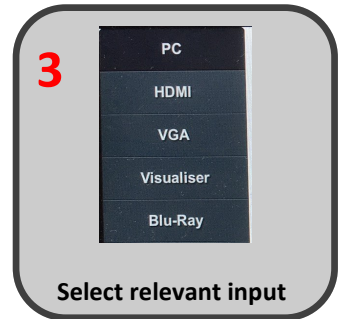

Teaching Technology Quick Guide

Switch system on using the  **CRESTRON**

touch panel.

Using the lectern PC

Using your own device

Using the Visualiser

Please call **6262** (internal) or **01183786262** (mobile) for assistance.
Alternatively email its-help@reading.ac.uk or create a request via **TOPdesk**.