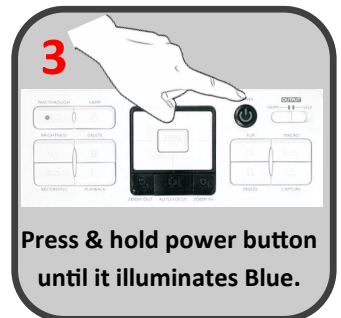

Teaching Technology Quick Guide

Switch system on using the  **CRESTRON**

touch panel.

Using the lectern PC

Using your own device

Using the Visualiser

Please call **6262** (internal) or **01183786262** (mobile) for assistance.
Alternatively email its-help@reading.ac.uk or create a request via **TOPdesk**.