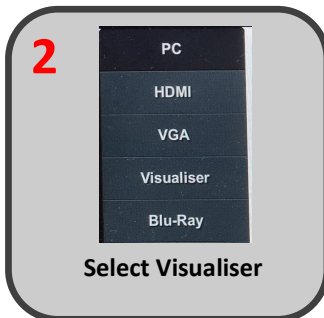

Teaching Technology Quick Guide

Switch system on using the  **CRESTRON**

touch panel.

Using the lectern PC

Using your own device

Using the Visualiser

Please call **6262** (internal) or **01183786262** (mobile) for assistance.
Alternatively email its-help@reading.ac.uk or create a request via **TOPdesk**.