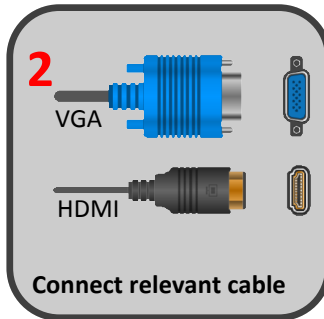

Teaching Technology Quick Guide

Switch system on using the  **CRESTRON**

touch panel.

Using the lectern PC

Using your own device

Using the Visualiser

Please call **6262** (internal) or **01183786262** (mobile) for assistance.
Alternatively email its-help@reading.ac.uk or create a request via **TOPdesk**.