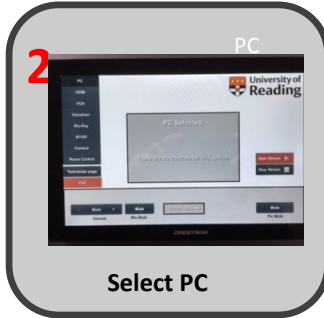

Teaching Technology Quick Guide

Switch system on using the  **CRESTRON**

touch panel.

Using the lectern PC

Using your own device

Using the Visualiser

Please call **6262** (internal) or **01183786262** (mobile) for assistance.
Alternatively email its-help@reading.ac.uk or create a request via **TOPdesk**.