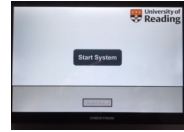

Teaching Technology Quick Guide

Switch system on using the  **CRESTRON**

touch panel.

Using the lectern PC

Using your own device

Using the Visualiser

Please call **6262** (internal) or **01183786262** (mobile) for assistance.
Alternatively email its-help@reading.ac.uk or create a request via **TOPdesk**.