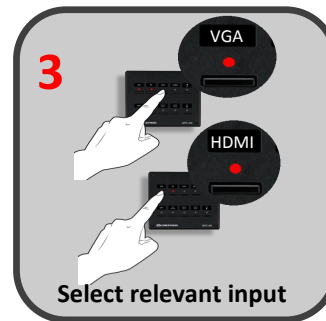

Teaching Technology Quick Guide

Switch system on using the  **CRESTRON** panel.

Using the lectern PC

Using your own device

Using the document camera

Please call **6262** (internal) or **01183786262** (mobile) for assistance.