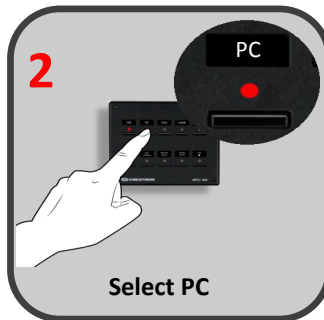

Teaching Technology Quick Guide

Switch system on using the  **CRESTRON** panel.

Using the lectern PC

Using your own device

Using the document camera

Please call **6262** (internal) or **01183786262** (mobile) for assistance.