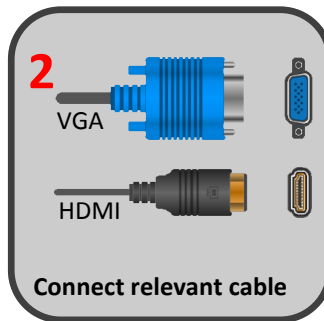

Teaching Technology Quick Guide

Switch system on using the  **CRESTRON** panel.

Using the lectern PC

Using your own device

Using the document camera

Please call **6262** (internal) or **01183786262** (mobile) for assistance.