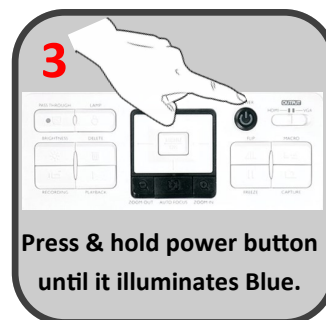

Teaching Technology Quick Guide

Switch system on using the  **CRESTRON** panel.

Using the lectern PC

Using your own device

Using the document camera

Please call **6262** (internal) or **01183786262** (mobile) for assistance.