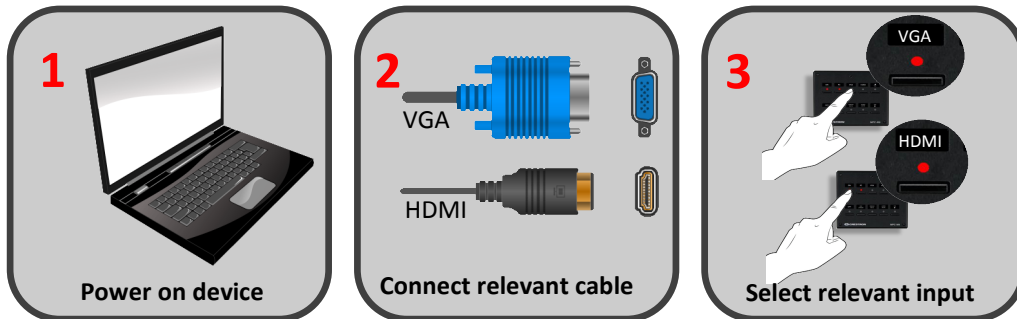

Using your own device

Please call **6262** (internal) or **01183786262** (mobile) for assistance.

Alternatively email its-help@reading.ac.uk or create a request via **TOPdesk**.