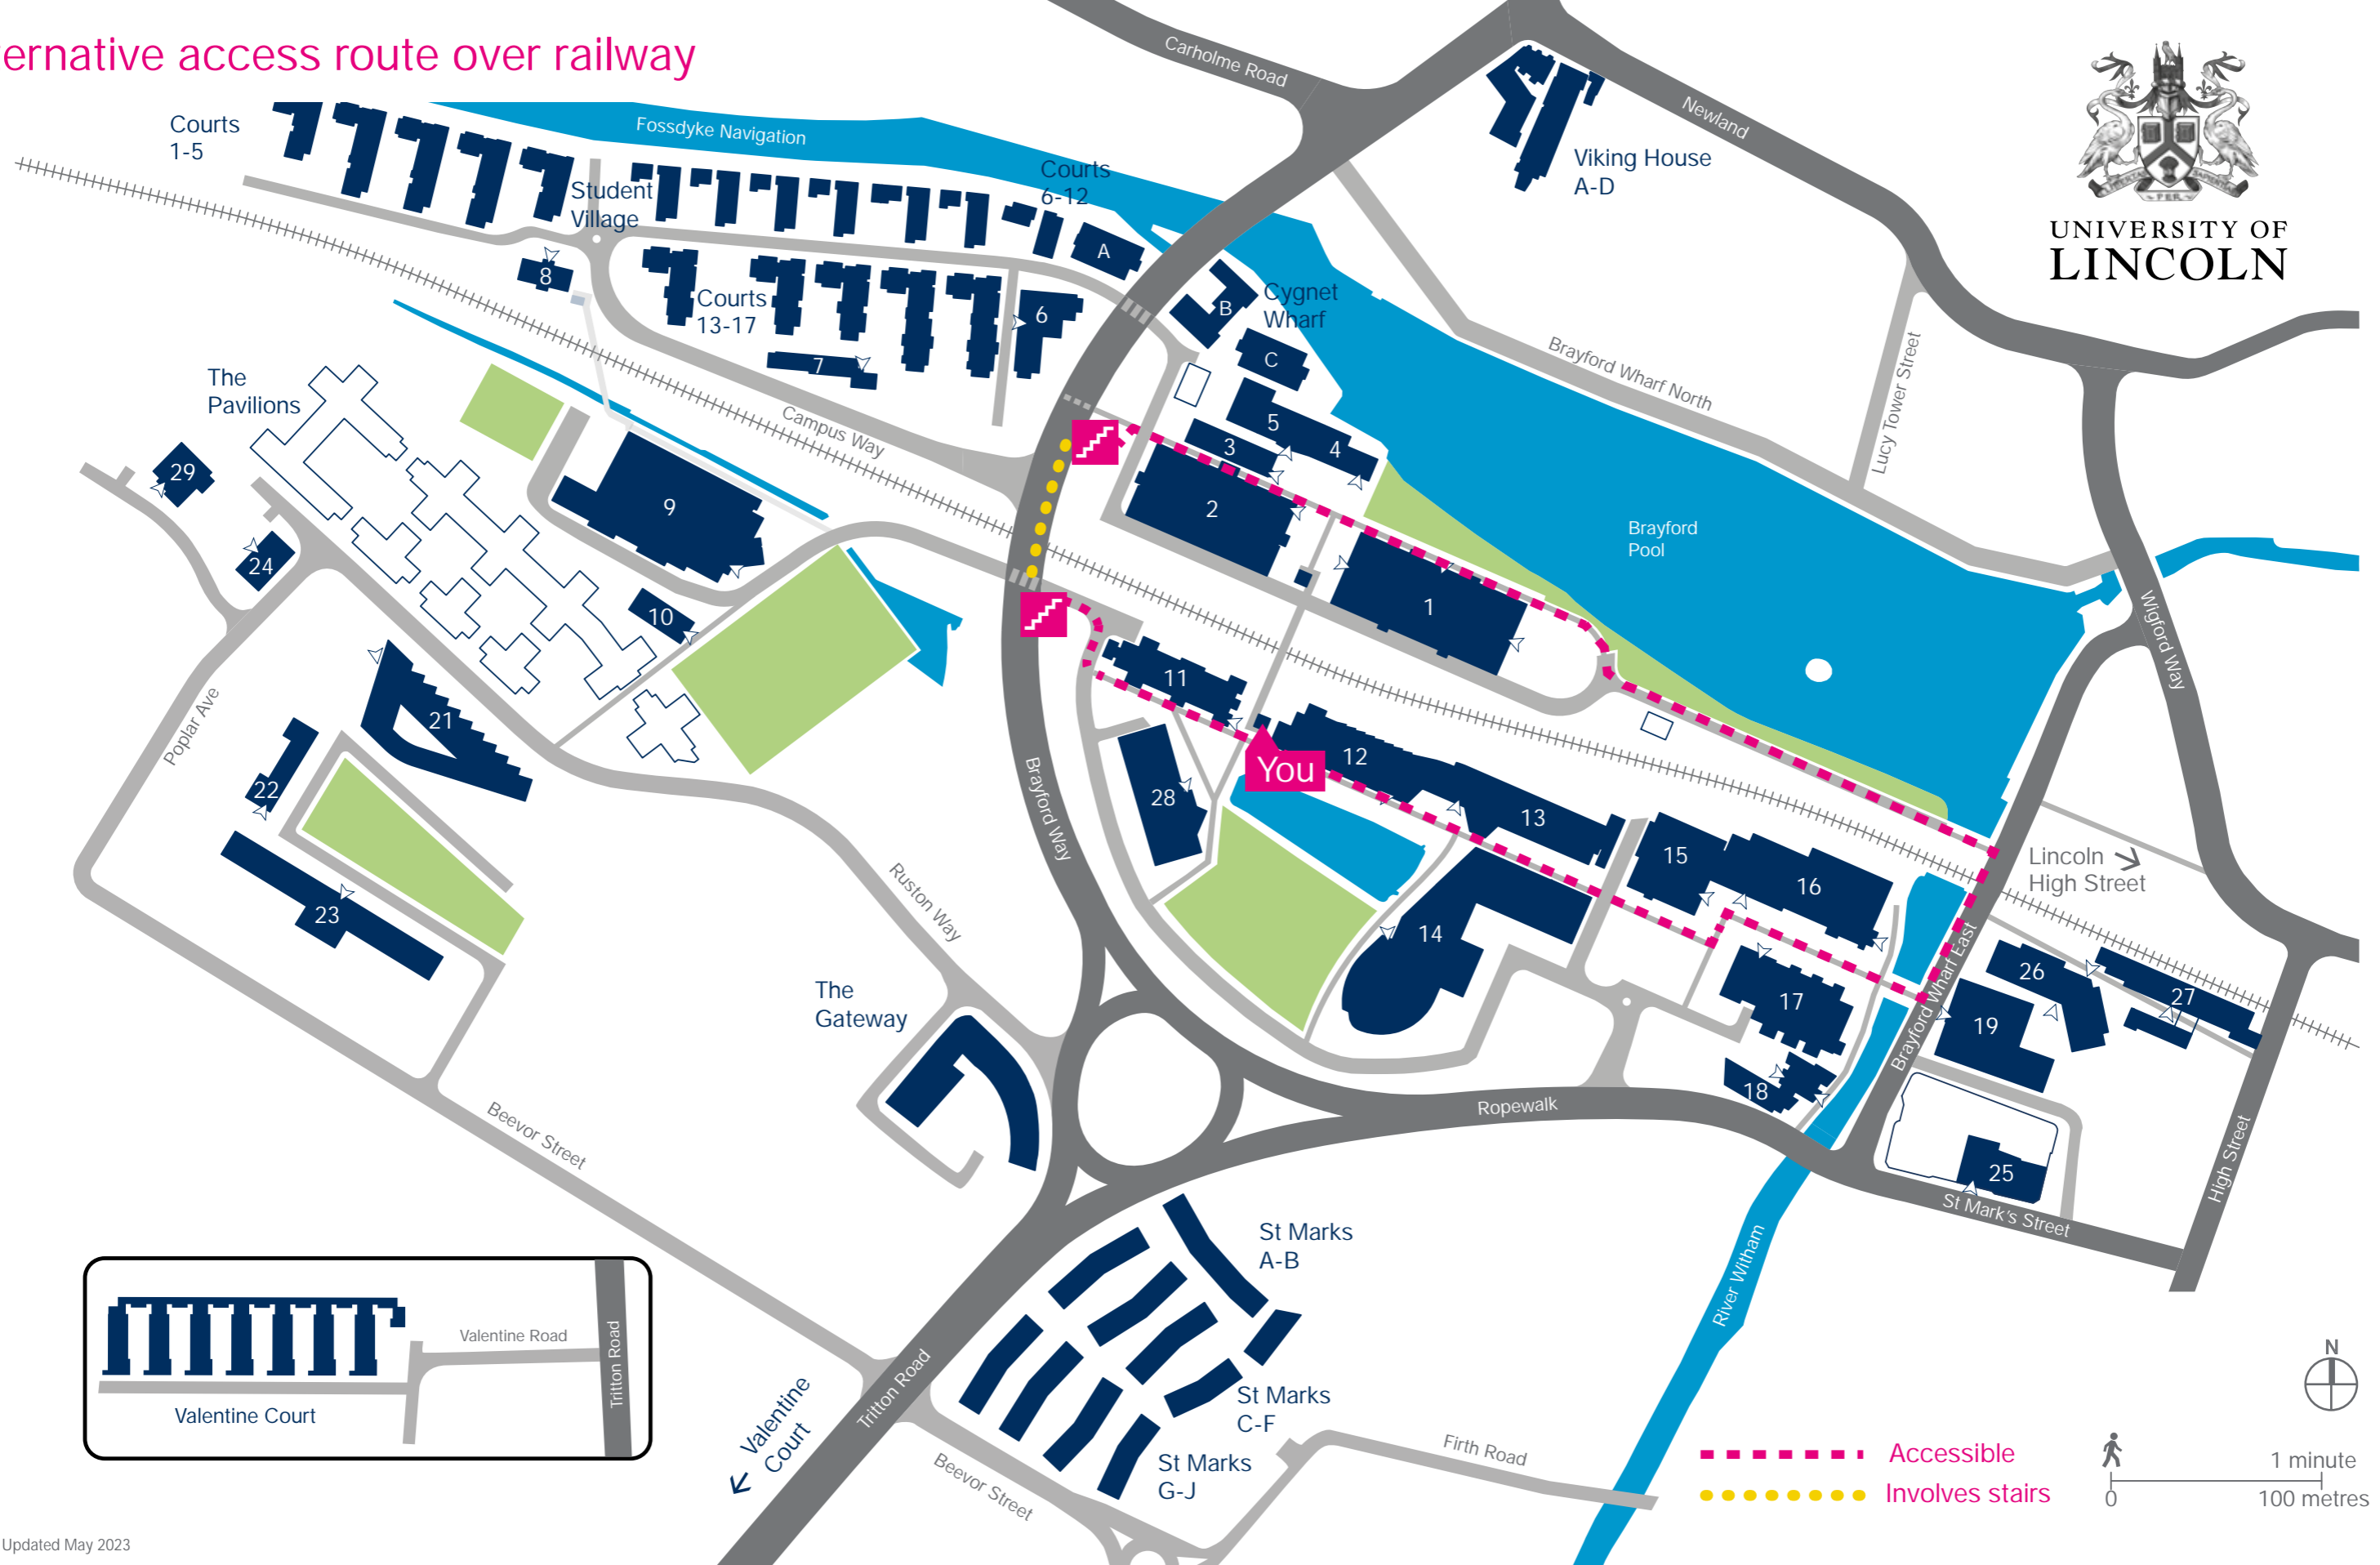

Alternative access route over railway

UNIVERSITY OF LINCOLN

Updated May 2023

1 (MB) Minerva Building	6 (BH) Bridge House	12 (NDH) Nicola de la Haye	18 (ENT) Enterprise and (SPA) Sparkhouse	24 (JUN) Junxion
2 (ATB) Alfred Tennyson Building	7 (VH) Village Hall	13 (PDW) Peter de Wint	19 (DCB) David Chiddick Building	25 (SSB) Sarah Swift Building
3 (SLB) Stephen Langton Building	8 (OCW) One Campus Way	14 (INB) Isaac Newton Building	20 (THT) Think Tank	26 (HS) 179 High Street
4 (--) The Swan	9 (SC) Sports Centre	15 (LAC) Lincoln Arts Centre	21 (MIH) Minster House	27 (LMS) Ross Lucas Medical Sciences Building
5 (SS) Student Wellbeing Centre / Doctors' Health Service	10 (WH) Witham House	16 (--) Students' Union	22 (JBL) Joseph Banks Laboratories	28 (JRB) Joseph Ruston Building
	11 (JLC) Janet Lane-Clayton	17 (UL) Library	23 (CSB) Charlotte Scott Building	