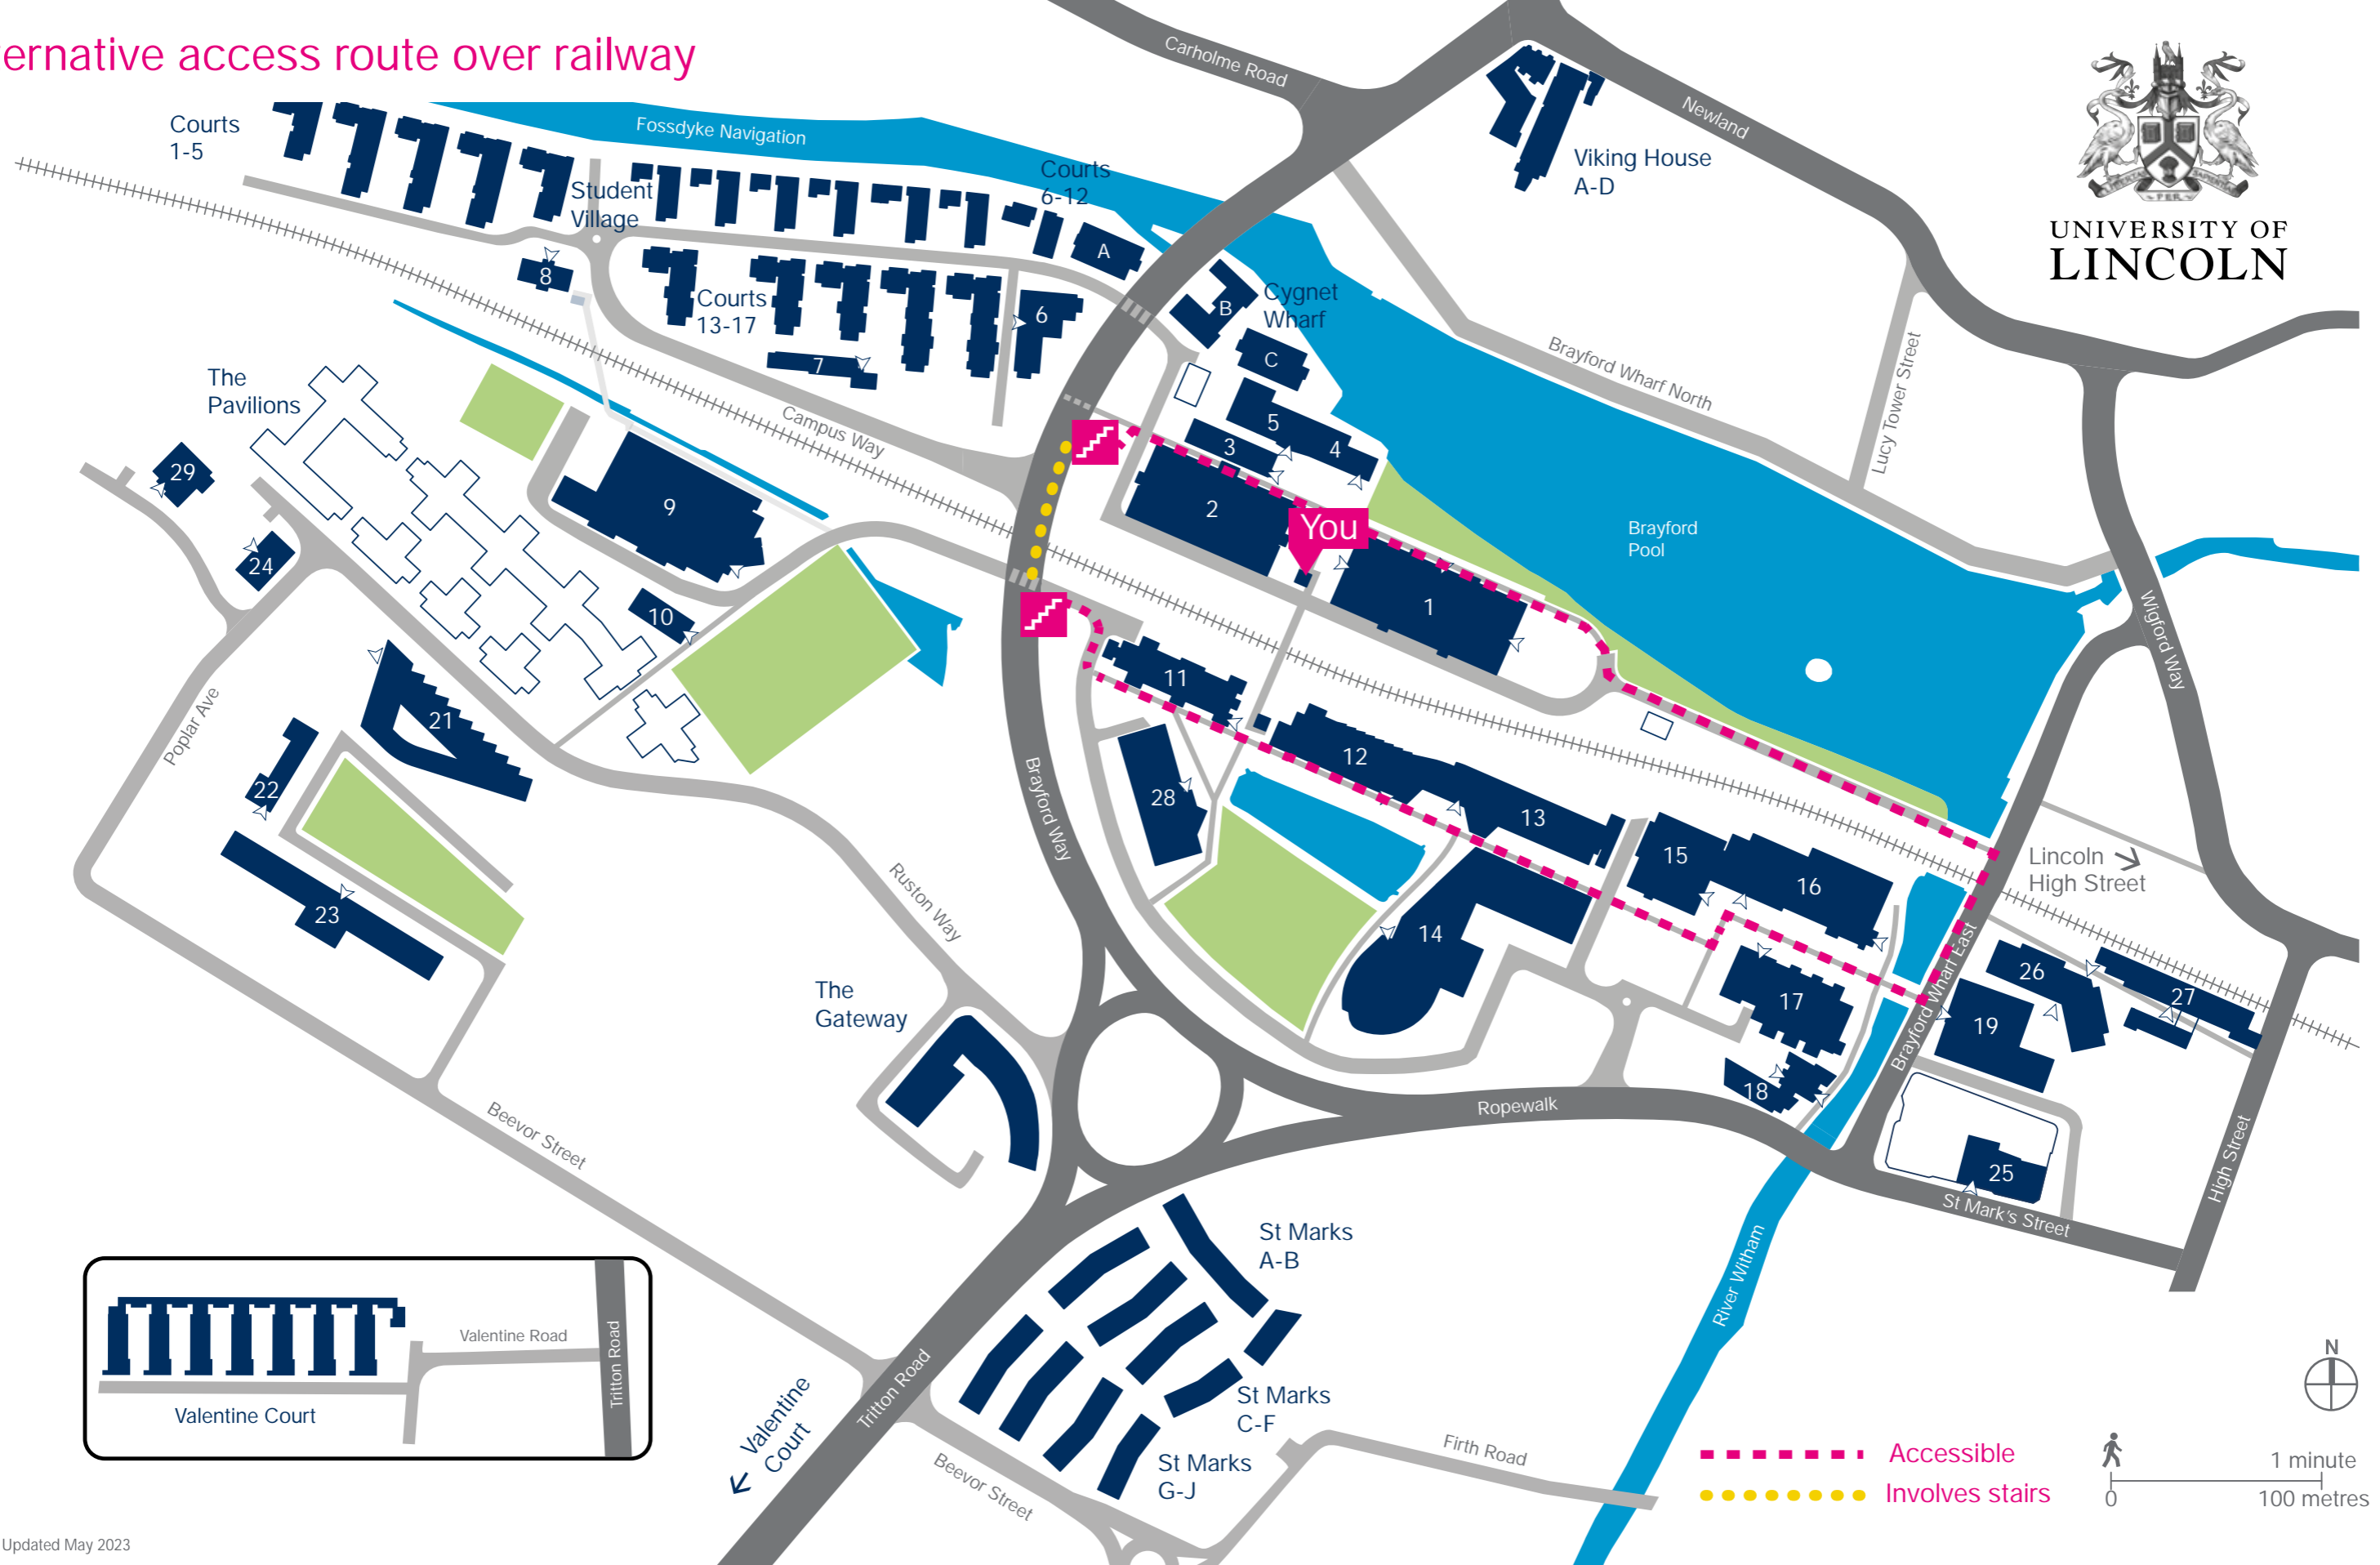

# Alternative access route over railway

UNIVERSITY OF LINCOLN

Updated May 2023

1 (MB) Minerva Building	6 (BH) Bridge House	12 (NDH) Nicola de la Haye	18 (ENT) Enterprise and (SPA) Sparkhouse	24 (JUN) Junxion
2 (ATB) Alfred Tennyson Building	7 (VH) Village Hall	13 (PDW) Peter de Wint	19 (DCB) David Chiddick Building	25 (SSB) Sarah Swift Building
3 (SLB) Stephen Langton Building	8 (OCW) One Campus Way	14 (INB) Isaac Newton Building	20 (THT) Think Tank	26 (HS) 179 High Street
4 (--) The Swan	9 (SC) Sports Centre	15 (LAC) Lincoln Arts Centre	21 (MIH) Minster House	27 (LMS) Ross Lucas Medical Sciences Building
5 (SS) Student Wellbeing Centre / Doctors' Health Service	10 (WH) Witham House	16 (--) Students' Union	22 (JBL) Joseph Banks Laboratories	28 (JRB) Joseph Ruston Building
	11 (JLC) Janet Lane-Clayton	17 (UL) Library	23 (CSB) Charlotte Scott Building	