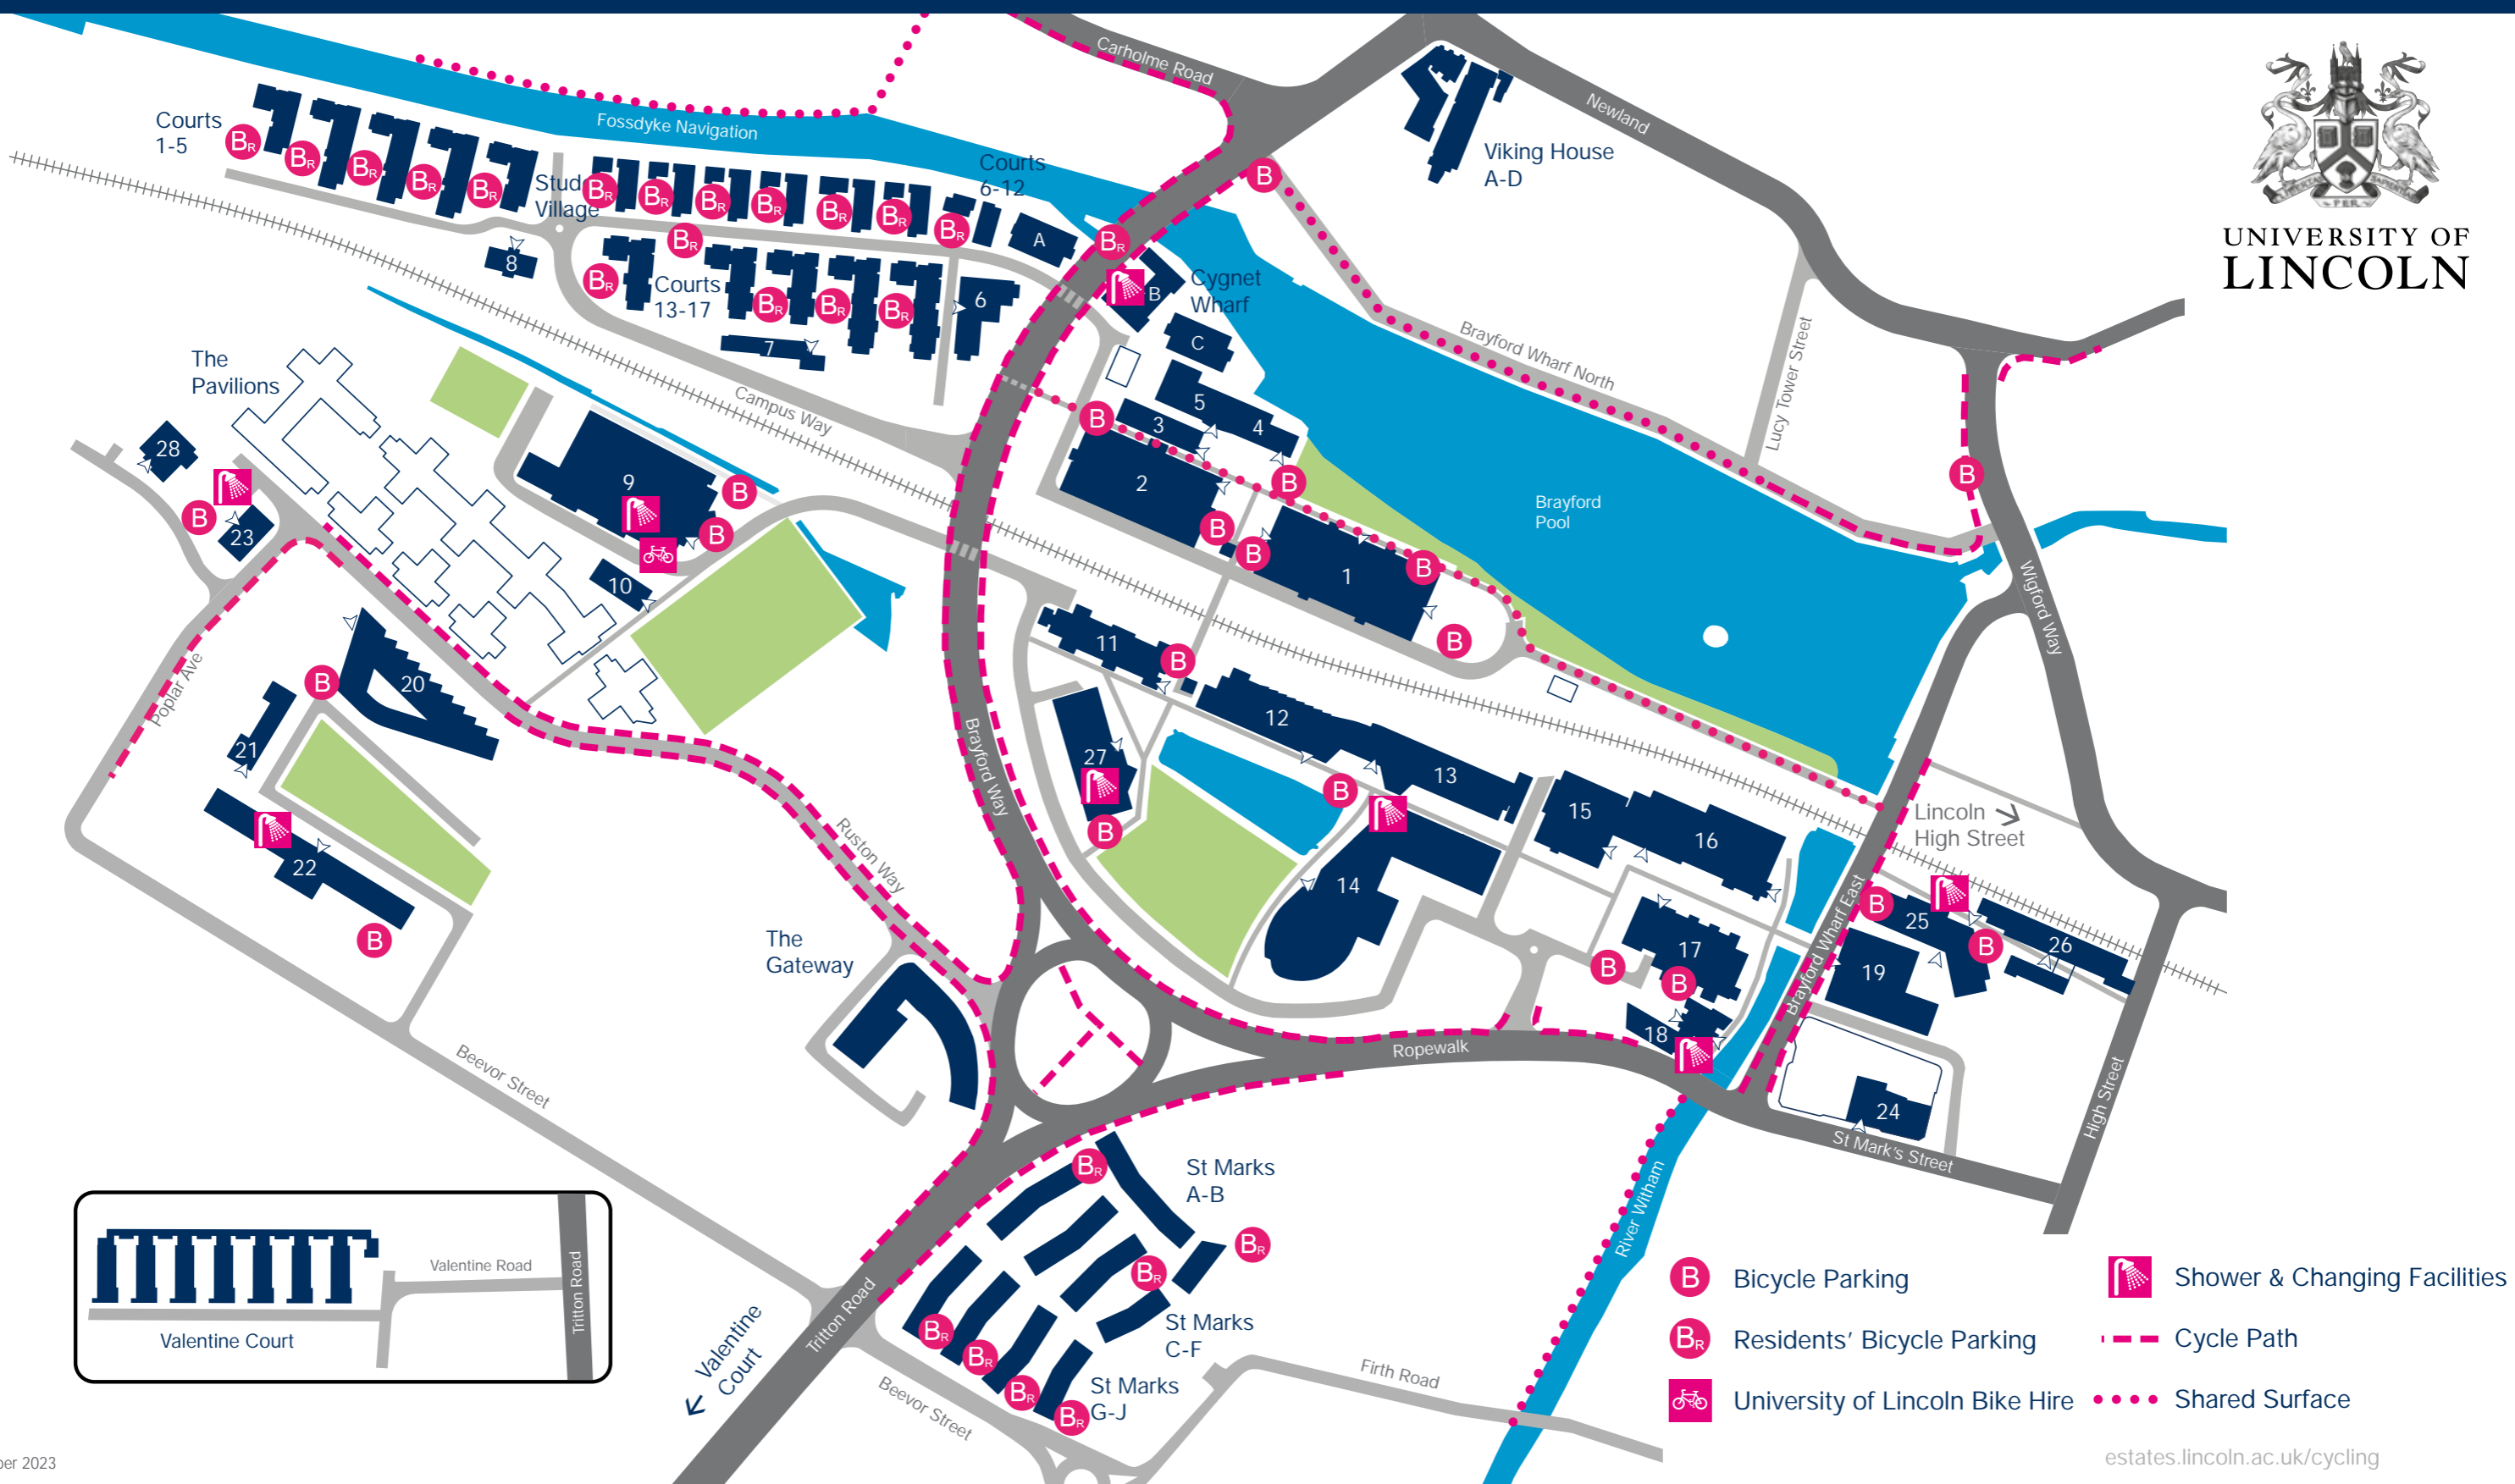

Cycling Map

-  Bicycle Parking
-  Residents' Bicycle Parking
-  University of Lincoln Bike Hire
-  Shower & Changing Facilities
-  Cycle Path
-  Shared Surface

Updated September 2023

estates.lincoln.ac.uk/cycling

1 (MB) Minerva Building	6 (BH) Bridge House	12 (NDH) Nicola de la Haye	18 (ENT) Enterprise and (SPA) Sparkhouse	24 (JUN) Junxion
2 (ATB) Alfred Tennyson Building	7 (VH) Village Hall	13 (PDW) Peter de Wint	19 (DCB) David Chiddick Building	25 (SSB) Sarah Swift Building
3 (SLB) Stephen Langton Building	8 (OCW) One Campus Way	14 (INB) Isaac Newton Building	20 (THT) Think Tank	26 (HS) 179 High Street
4 (--) The Swan	9 (SC) Sports Centre	15 (LAC) Lincoln Arts Centre	21 (MIH) Minster House	27 (LMS) Ross Lucas Medical Sciences Building
5 (SS) Student Wellbeing Centre / Doctors' Health Service	10 (WH) Witham House	16 (--) Students' Union	22 (JBL) Joseph Banks Laboratories	28 (JRB) Joseph Ruston Building
	11 (JLC) Janet Lane-Claypon	17 (UL) Library		