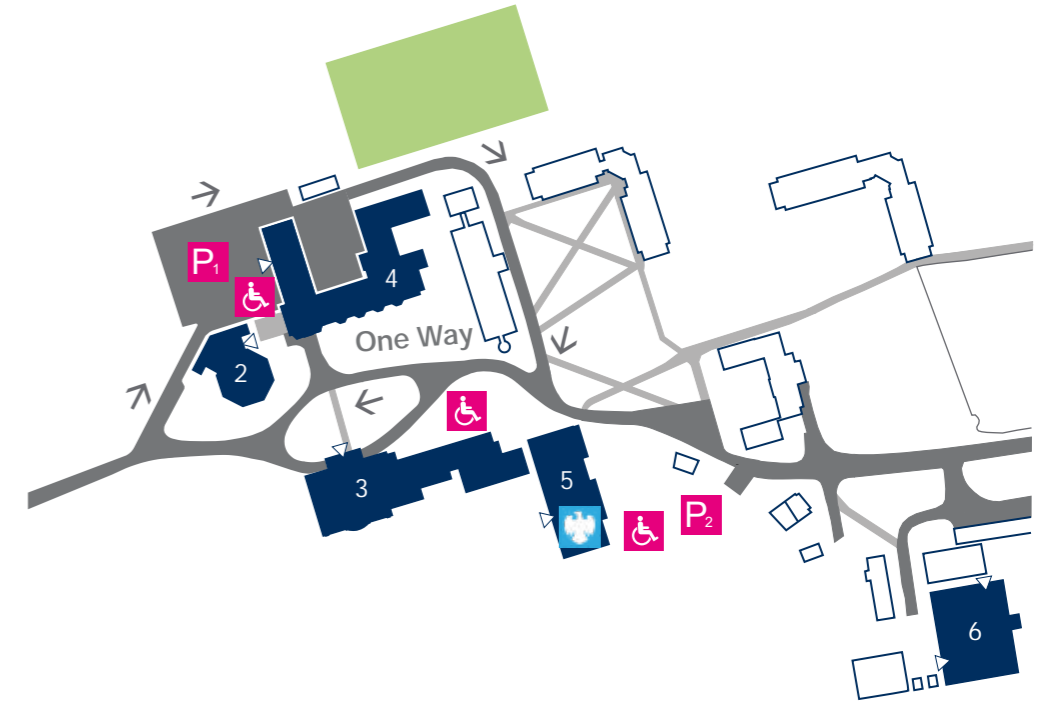

UNIVERSITY OF LINCOLN

Whole Site Plan

Updated June 2023

Riseholme West

Riseholme Central

Riseholme East

Riseholme Park Farm

Campus Access

P_x Parking

→ One Way Traffic

Riseholme Security

i 01522 886062

1 minute

100 metres

- 1 Lawress Hall
- 2 Riseholme Conference Centre
- 3 Riseholme Hall
- 4 Wordsworth Hall (Security)
- 5 Plowright House (Barclays Eagle Lab)
- 6 Engineering Workshop

- 7 Rural Science Centre
- 8 Animal Behaviour & Welfare Centre
- 9 LIAT Berry Gardens
- 10 Glass Houses
- Bishop Burton

For Sat Nav enter:
Riseholme Hall, Lincoln
From A15: Enter Through Riseholme West