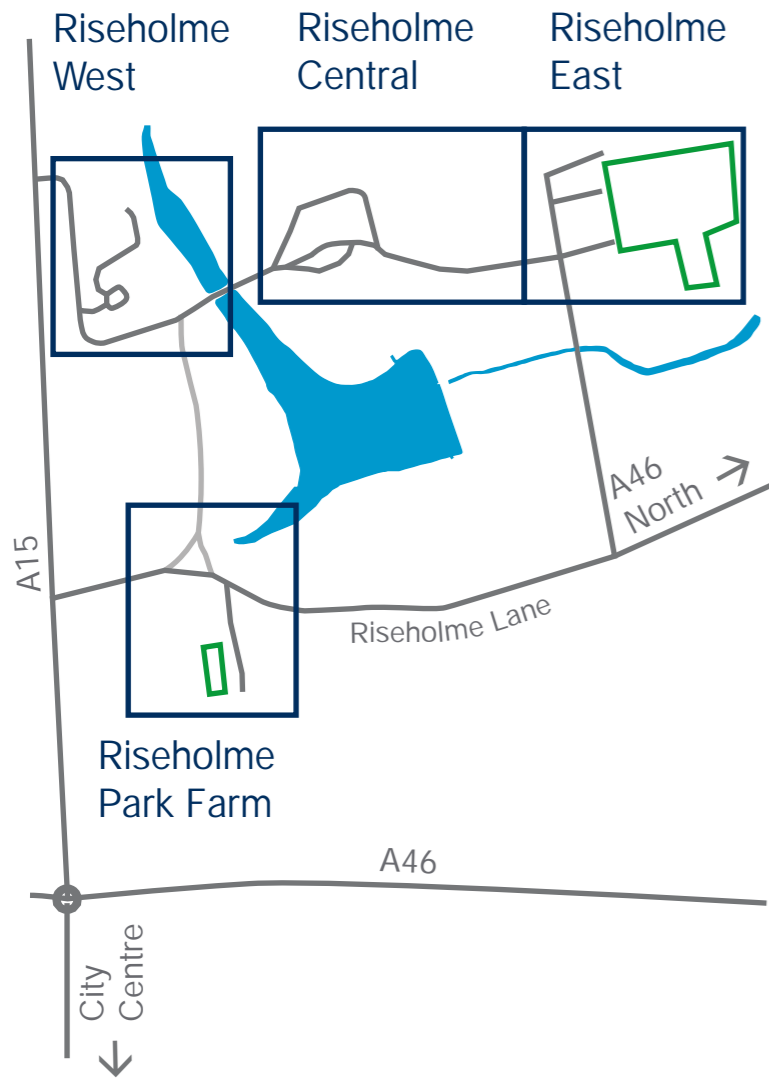

UNIVERSITY OF LINCOLN

Whole Site Plan

Updated June 2023

Riseholme West

Riseholme Central

Riseholme East

Riseholme Park Farm

Campus Access

P_x Parking

→ One Way Traffic

Riseholme Security

i 01522 886062

1 minute

100 metres

- 1 Lawress Hall
- 2 Riseholme Conference Centre
- 3 Riseholme Hall
- 4 Wordsworth Hall (Security)
- 5 Plowright House (Barclays Eagle Lab)
- 6 Engineering Workshop

- 7 Rural Science Centre
- 8 Animal Behaviour & Welfare Centre
- 9 LIAT Berry Gardens
- 10 Glass Houses
- Bishop Burton

For Sat Nav enter:
Riseholme Hall, Lincoln
From A15: Enter Through Riseholme West