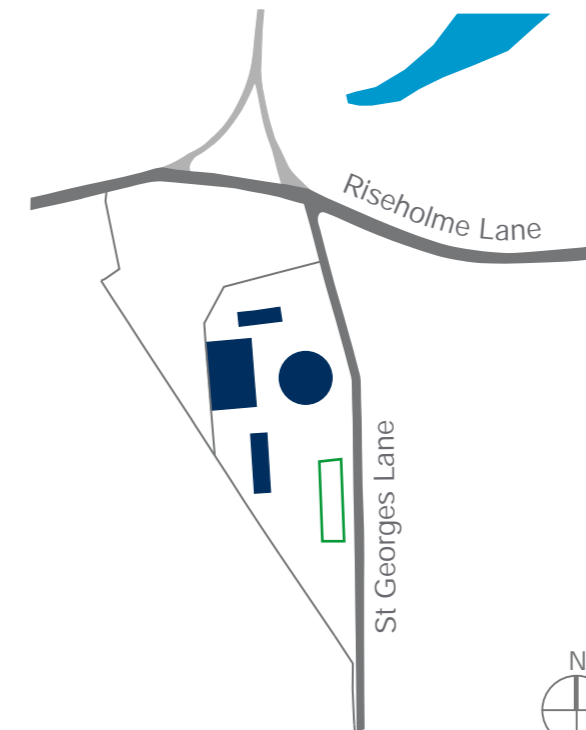

UNIVERSITY OF LINCOLN

Whole Site Plan

Updated June 2023

Riseholme West

Riseholme Central

Riseholme East

Riseholme Park Farm

Campus Access

P_x Parking

→ One Way Traffic

Riseholme Security

i 01522 886062

1 minute

100 metres

- 1 Lawress Hall
- 2 Riseholme Conference Centre
- 3 Riseholme Hall
- 4 Wordsworth Hall (Security)
- 5 Plowright House (Barclays Eagle Lab)
- 6 Engineering Workshop

- 7 Rural Science Centre
- 8 Animal Behaviour & Welfare Centre
- 9 LIAT Berry Gardens
- 10 Glass Houses
- Bishop Burton

For Sat Nav enter:
Riseholme Hall, Lincoln
From A15: Enter Through Riseholme West