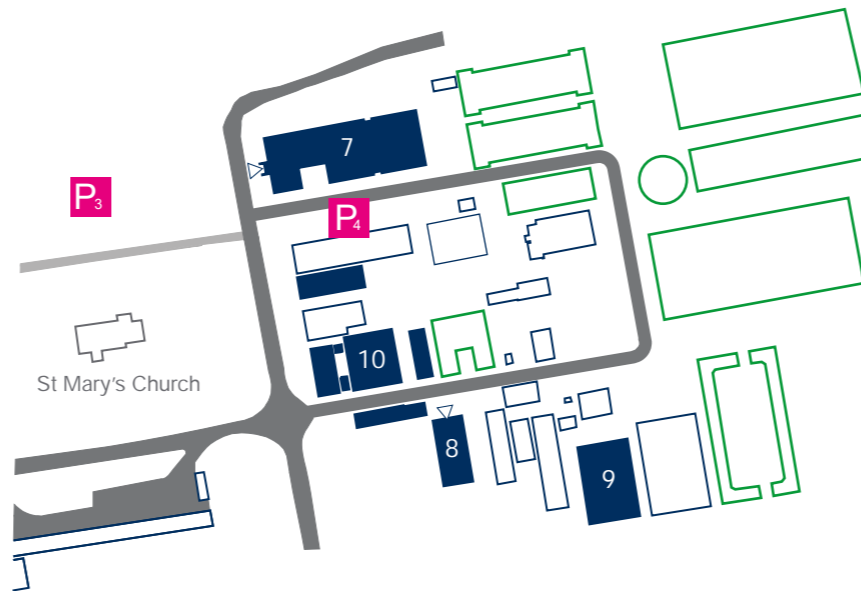

UNIVERSITY OF LINCOLN

Whole Site Plan

Updated June 2023

Riseholme West

Riseholme Central

Riseholme East

Riseholme Park Farm

Campus Access

P_x Parking

→ One Way Traffic

Riseholme Security

i 01522 886062

1 minute

100 metres

- 1 Lawress Hall
- 2 Riseholme Conference Centre
- 3 Riseholme Hall
- 4 Wordsworth Hall (Security)
- 5 Plowright House (Barclays Eagle Lab)
- 6 Engineering Workshop

- 7 Rural Science Centre
- 8 Animal Behaviour & Welfare Centre
- 9 LIAT Berry Gardens
- 10 Glass Houses
- Bishop Burton

For Sat Nav enter:
Riseholme Hall, Lincoln
From A15: Enter Through Riseholme West