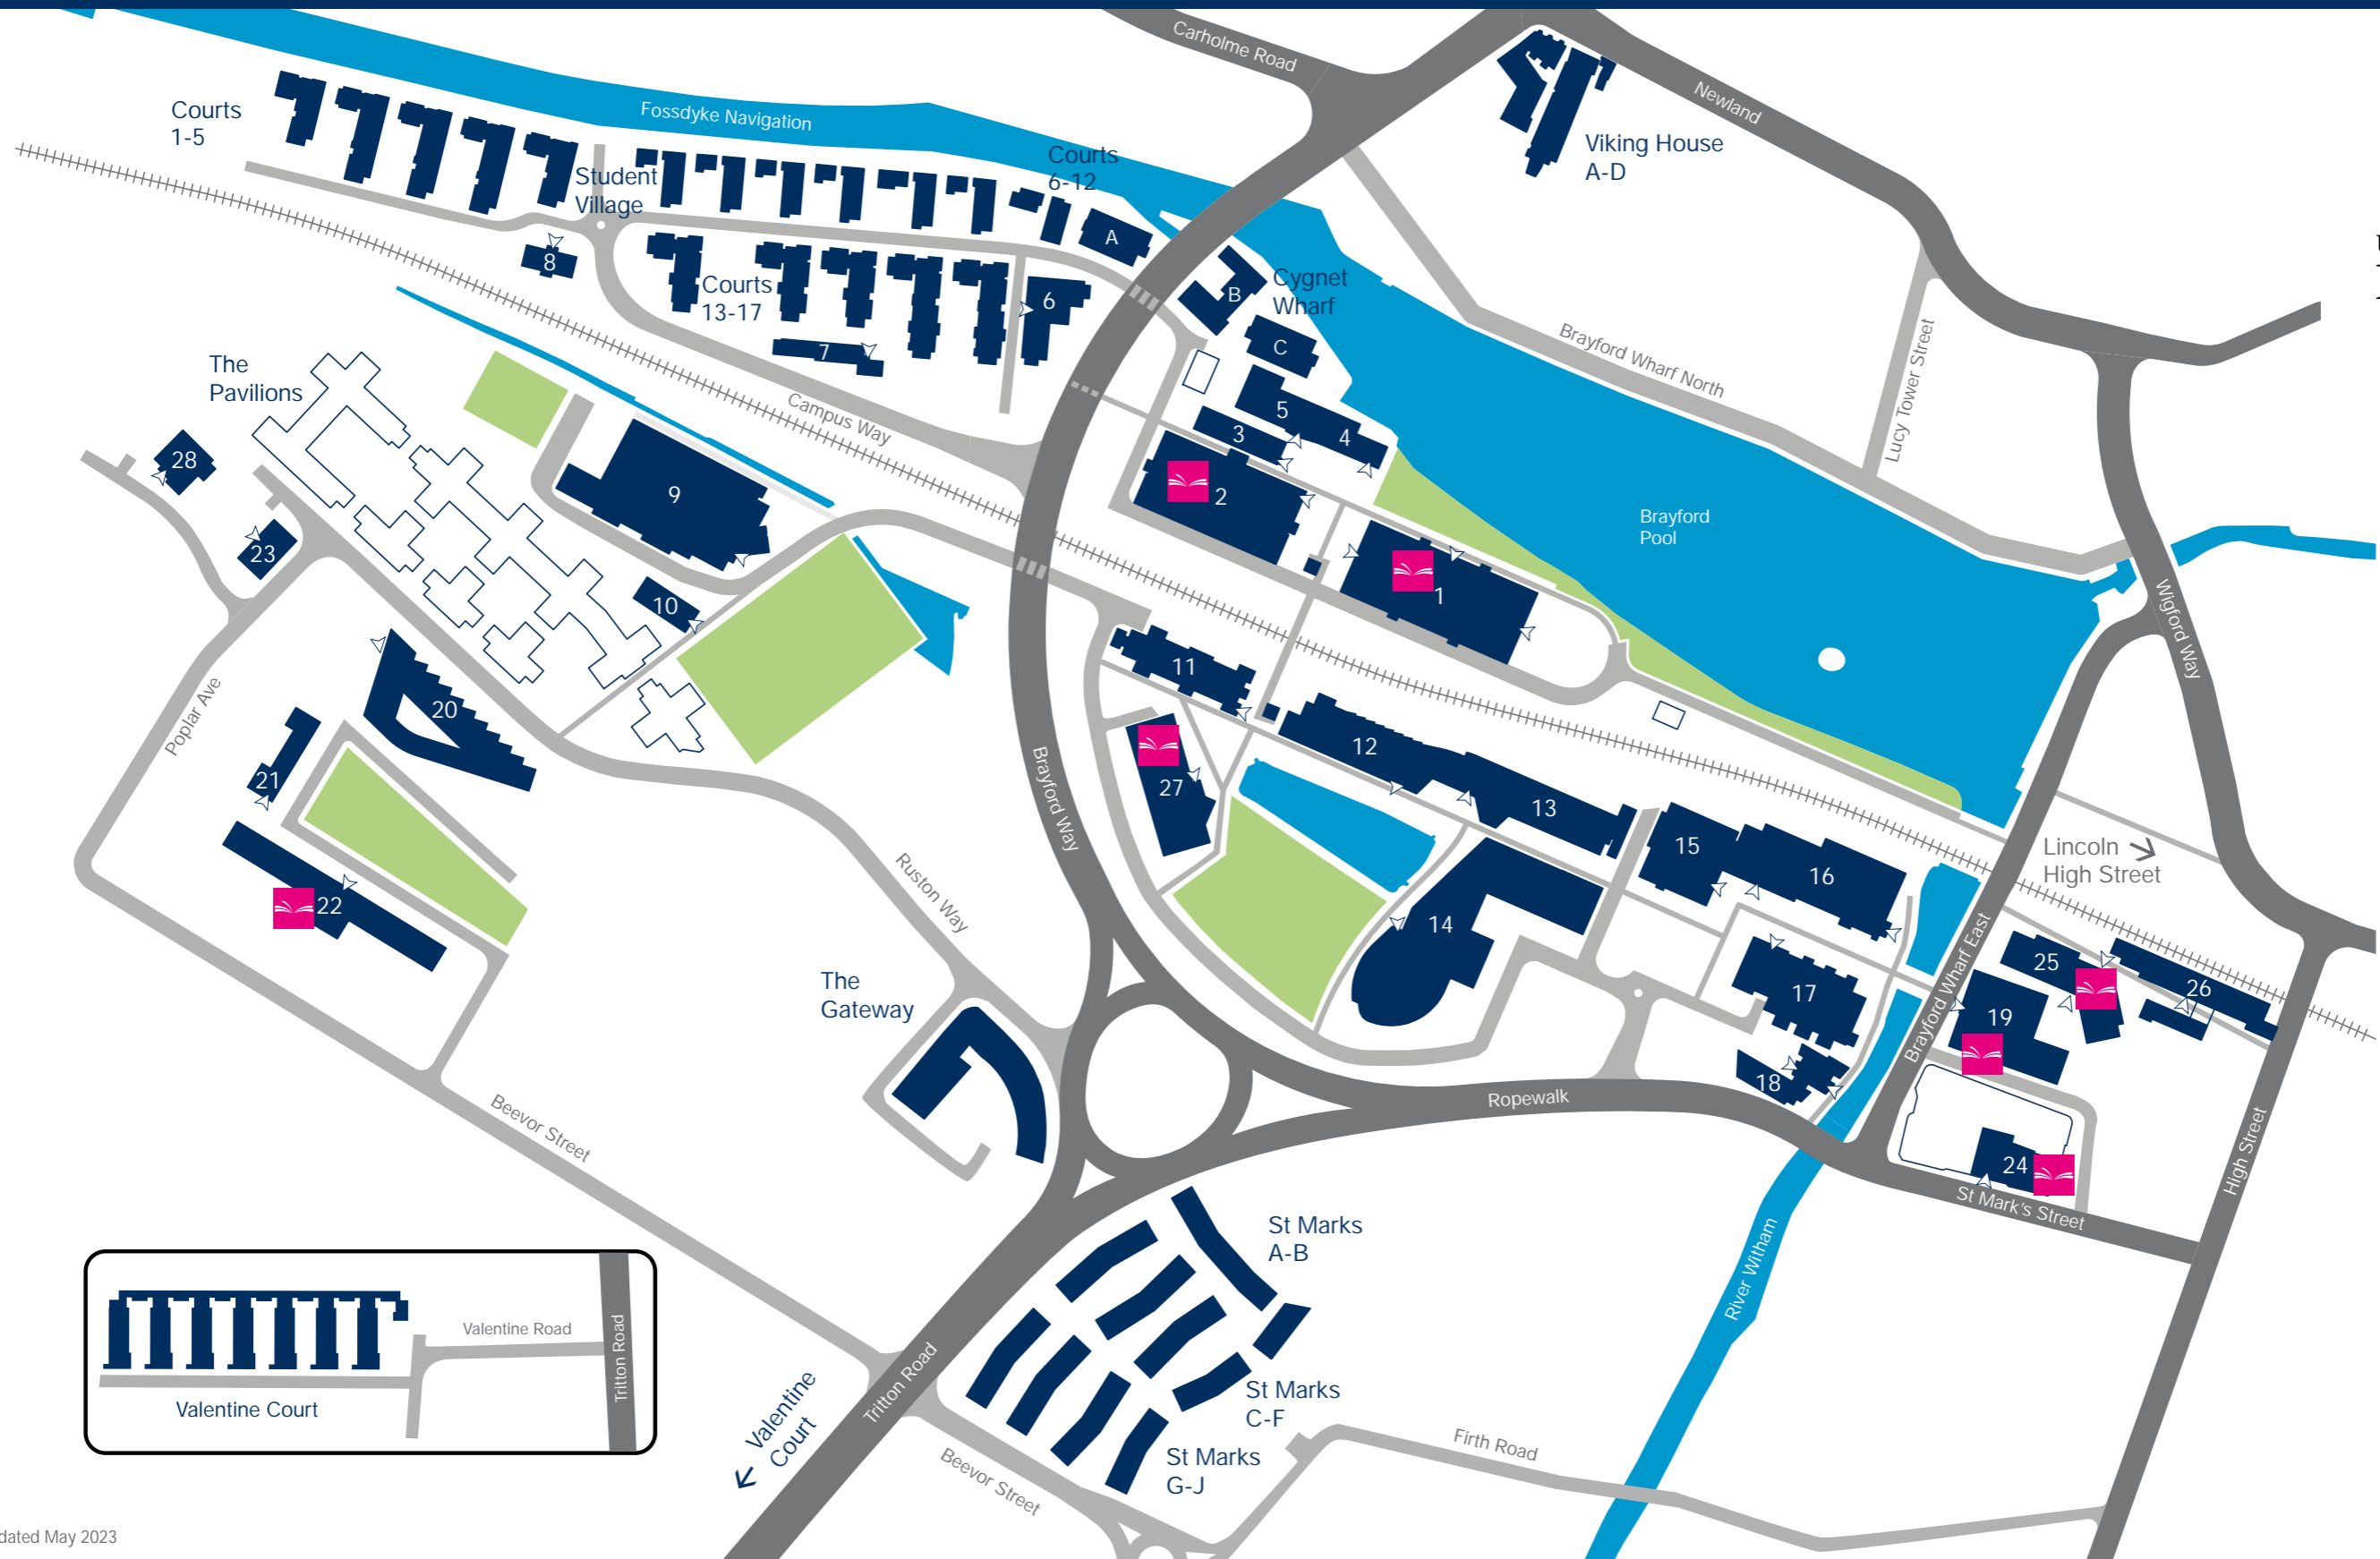

Library Learning Lounge Locations

UNIVERSITY OF
LINCOLN

Updated May 2023

1 (MB) Minerva Building	6 (BH) Bridge House	12 (NDH) Nicola de la Haye	18 (ENT) Enterprise and (SPA) Sparkhouse	24 (JUN) Junxion
2 (ATB) Alfred Tennyson Building	7 (VH) Village Hall	13 (PDW) Peter de Wint	19 (DCB) David Chiddick Building	25 (SSB) Sarah Swift Building
3 (SLB) Stephen Langton Building	8 (OCW) One Campus Way	14 (INB) Isaac Newton Building	20 (THT) Think Tank	26 (HS) 179 High Street
4 (--) The Swan	9 (SC) Sports Centre	15 (LAC) Lincoln Arts Centre	21 (MIH) Minster House	27 (LMS) Ross Lucas Medical Sciences Building
5 (SS) Student Wellbeing Centre / Doctors' Health Service	10 (WH) Witham House	16 (--) Students' Union	22 (JBL) Joseph Banks Laboratories	28 (JRB) Joseph Ruston Building
	11 (JLC) Janet Lane-Clayton	17 (UL) Library	23 (CSB) Charlotte Scott Building	