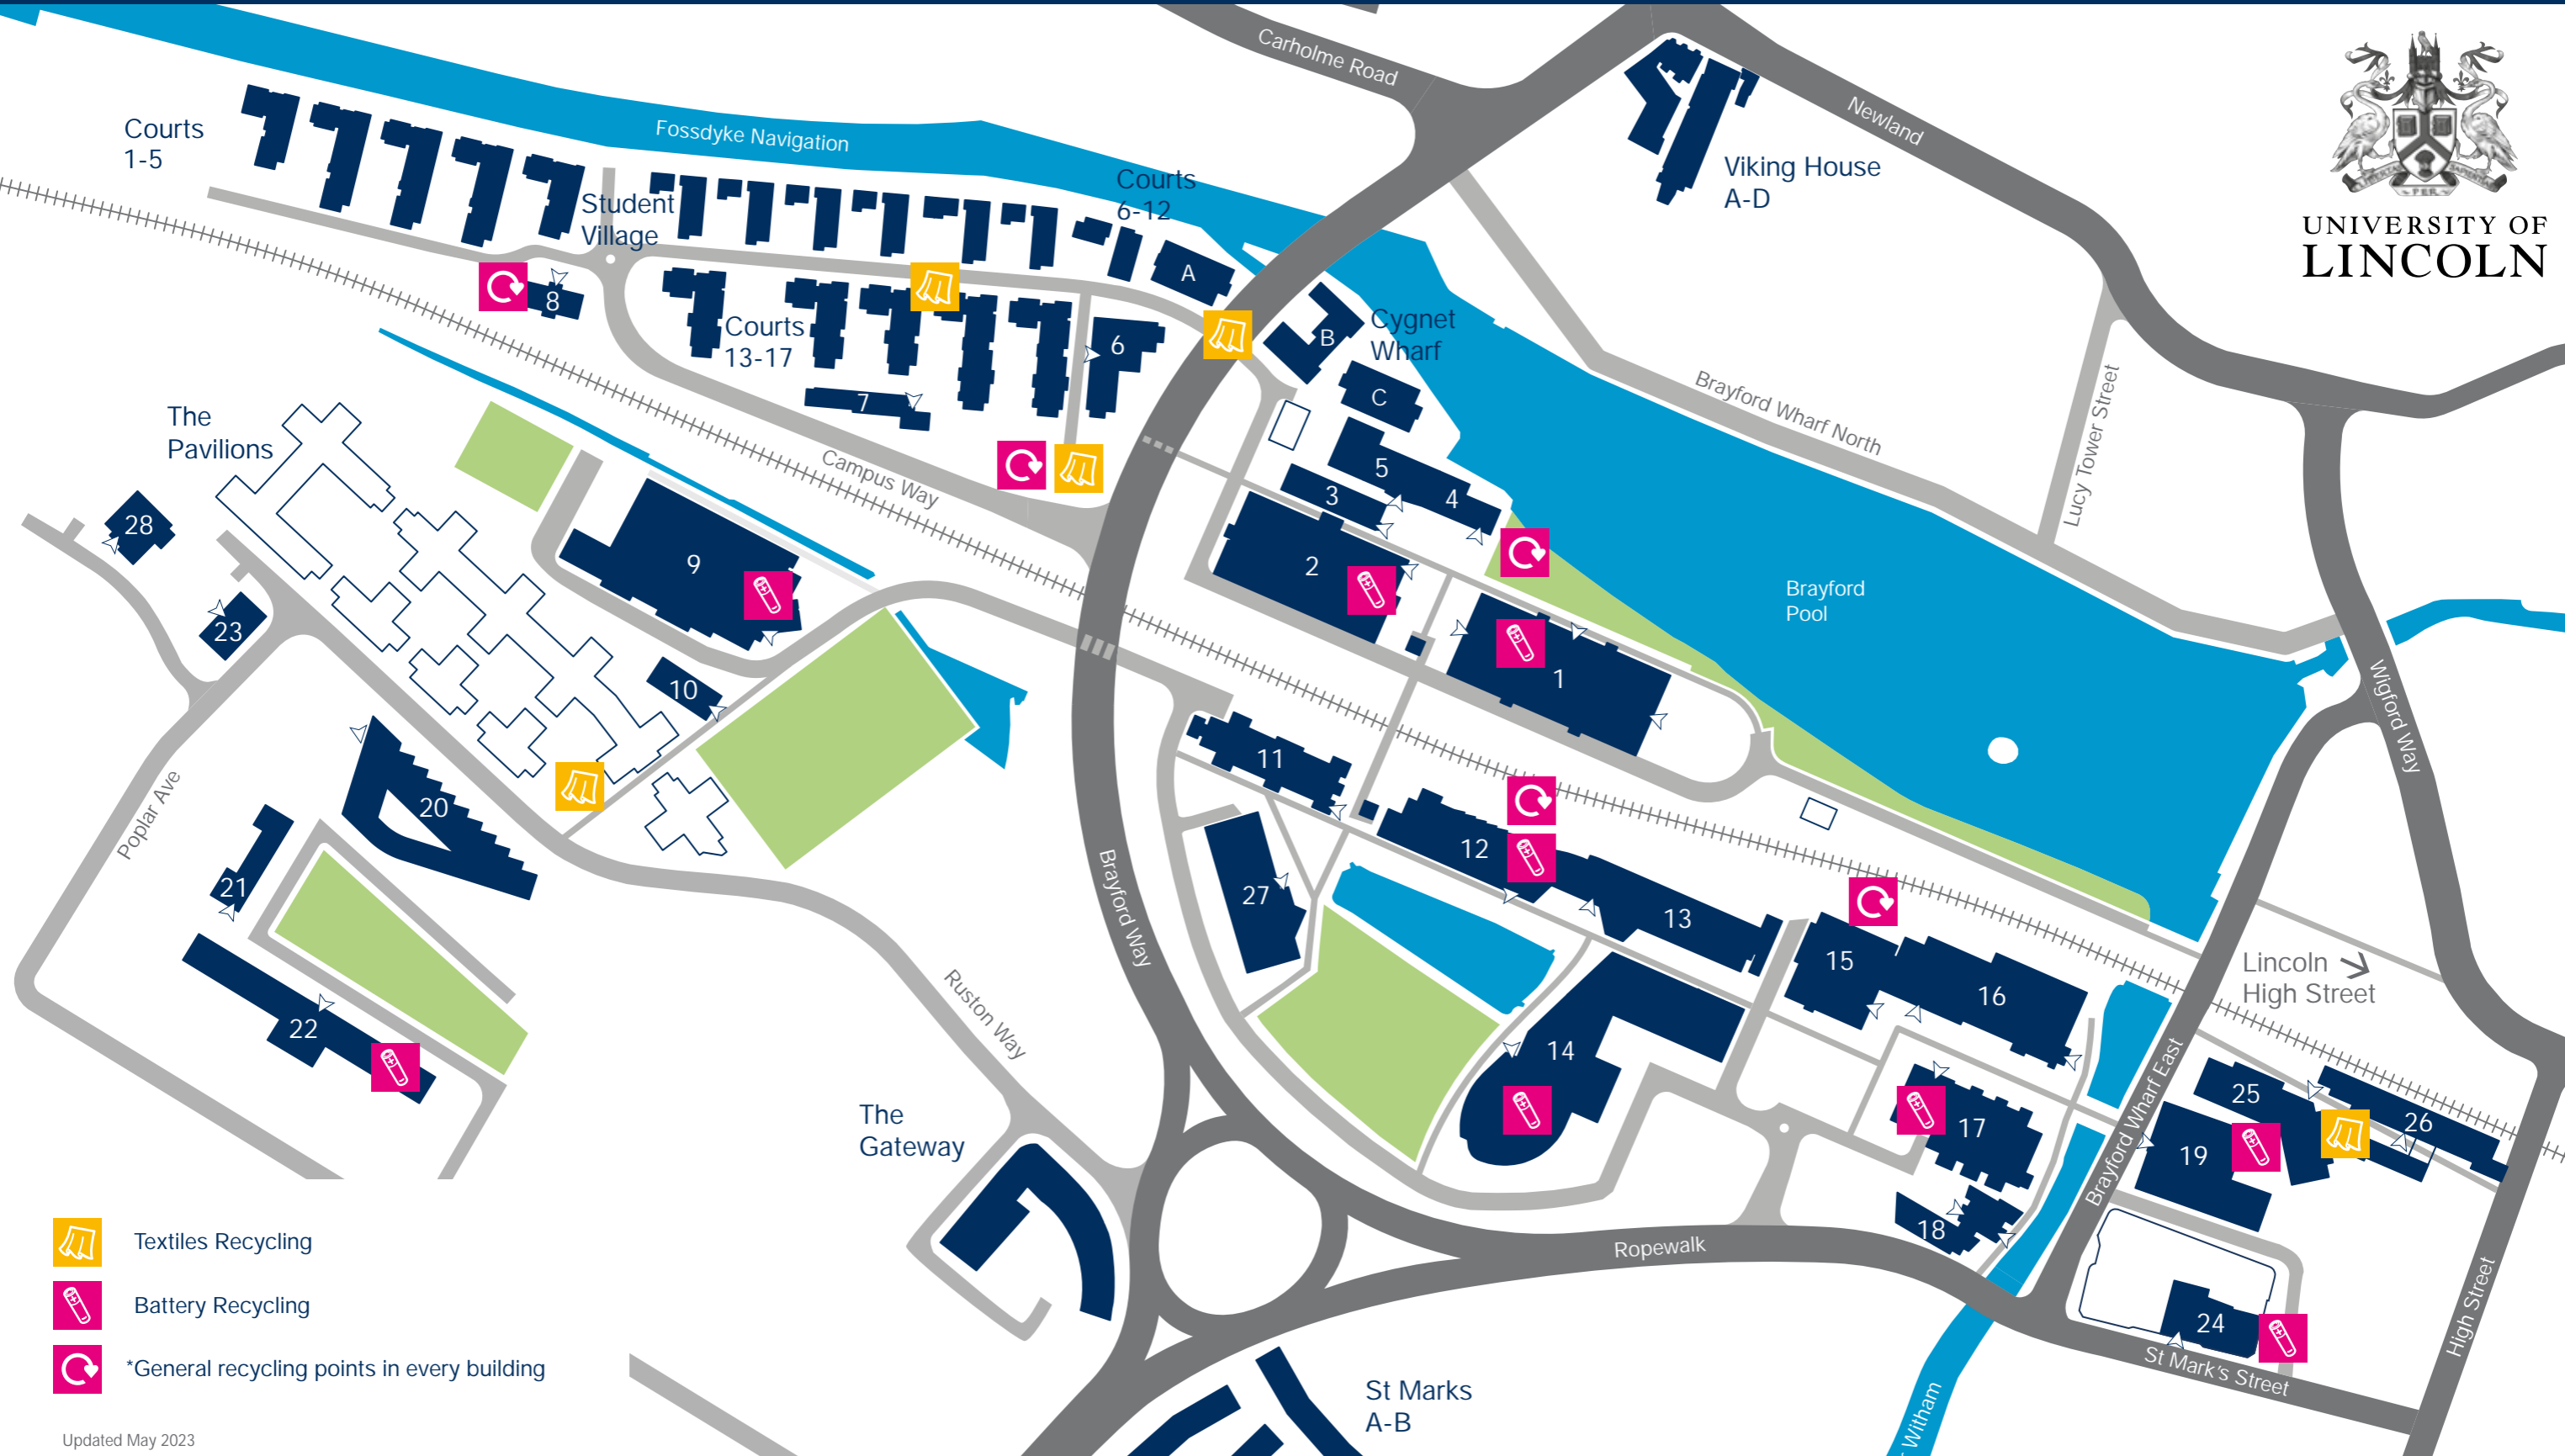

Recycling Locations

-  Textiles Recycling
-  Battery Recycling
-  *General recycling points in every building

Updated May 2023

1 (MB) Minerva Building	6 (BH) Bridge House	12 (NDH) Nicola de la Haye	18 (ENT) Enterprise and (SPA) Sparkhouse	24 (JUN) Junxion
2 (ATB) Alfred Tennyson Building	7 (VH) Village Hall	13 (PDW) Peter de Wint	19 (DCB) David Chiddick Building	25 (SSB) Sarah Swift Building
3 (SLB) Stephen Langton Building	8 (OCW) One Campus Way	14 (INB) Isaac Newton Building	20 (THT) Think Tank	26 (HS) 179 High Street
4 (--) The Swan	9 (SC) Sports Centre	15 (LAC) Lincoln Arts Centre	21 (MIH) Minster House	27 (LMS) Ross Lucas Medical Sciences Building
5 (SS) Student Wellbeing Centre / Doctors' Health Service	10 (WH) Witham House	16 (--) Students' Union	22 (JBL) Joseph Banks Laboratories	28 (JRB) Joseph Ruston Building
	11 (JLC) Janet Lane-Clayton	17 (UL) Library	23 (CSB) Charlotte Scott Building	