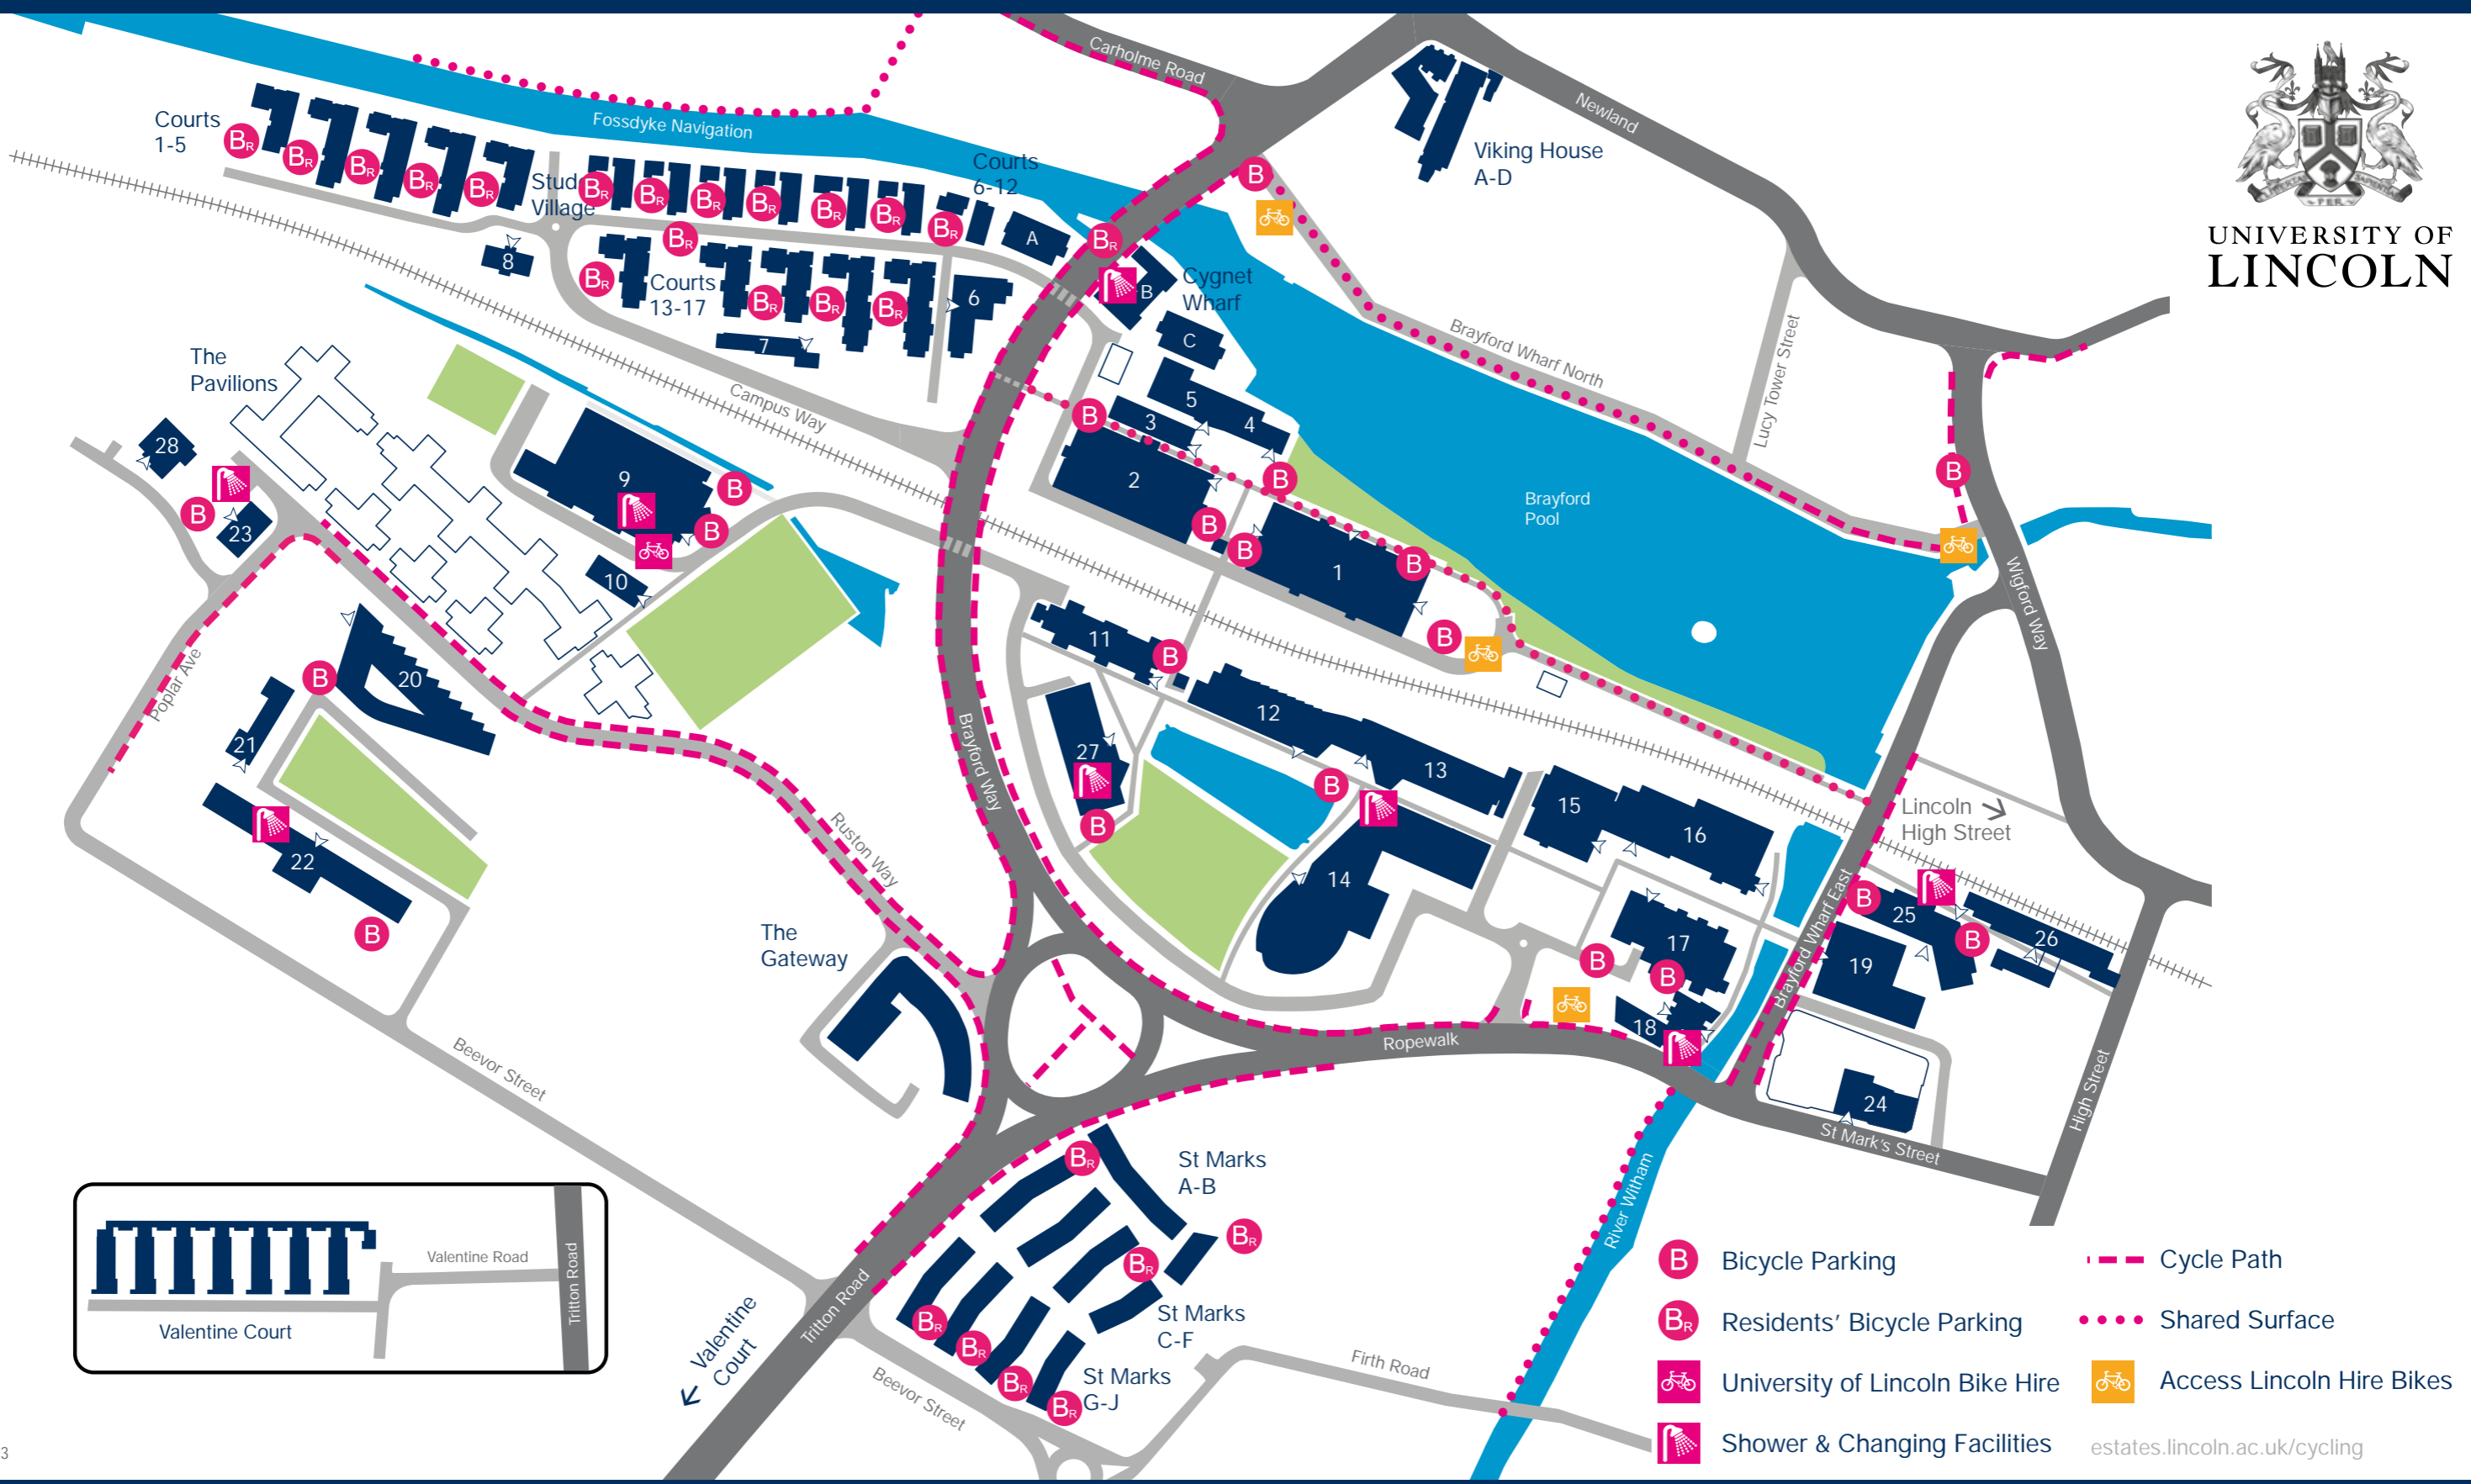

# Cycling Map

-  Bicycle Parking
-  Residents' Bicycle Parking
-  University of Lincoln Bike Hire
-  Shower & Changing Facilities
-  Cycle Path
-  Shared Surface
-  Access Lincoln Hire Bikes
- [estates.lincoln.ac.uk/cycling](https://estates.lincoln.ac.uk/cycling)

Updated May 2023

1 (MB) Minerva Building	6 (BH) Bridge House	12 (NDH) Nicola de la Haye	18 (ENT) Enterprise and (SPA) Sparkhouse	24 (JUN) Junxion
2 (ATB) Alfred Tennyson Building	7 (VH) Village Hall	13 (PDW) Peter de Wint	19 (DCB) David Chiddick Building	25 (SSB) Sarah Swift Building
3 (SLB) Stephen Langton Building	8 (OCW) One Campus Way	14 (INB) Isaac Newton Building	20 (THT) Think Tank	26 (HS) 179 High Street
4 (--) The Swan	9 (SC) Sports Centre	15 (LAC) Lincoln Arts Centre	21 (MIH) Minster House	27 (LMS) Ross Lucas Medical Sciences Building
5 (SS) Student Wellbeing Centre / Doctors' Health Service	10 (WH) Witham House	16 (--) Students' Union	22 (JBL) Joseph Banks Laboratories	28 (JRB) Joseph Ruston Building
	11 (JLC) Janet Lane-Claypon	17 (UL) Library		