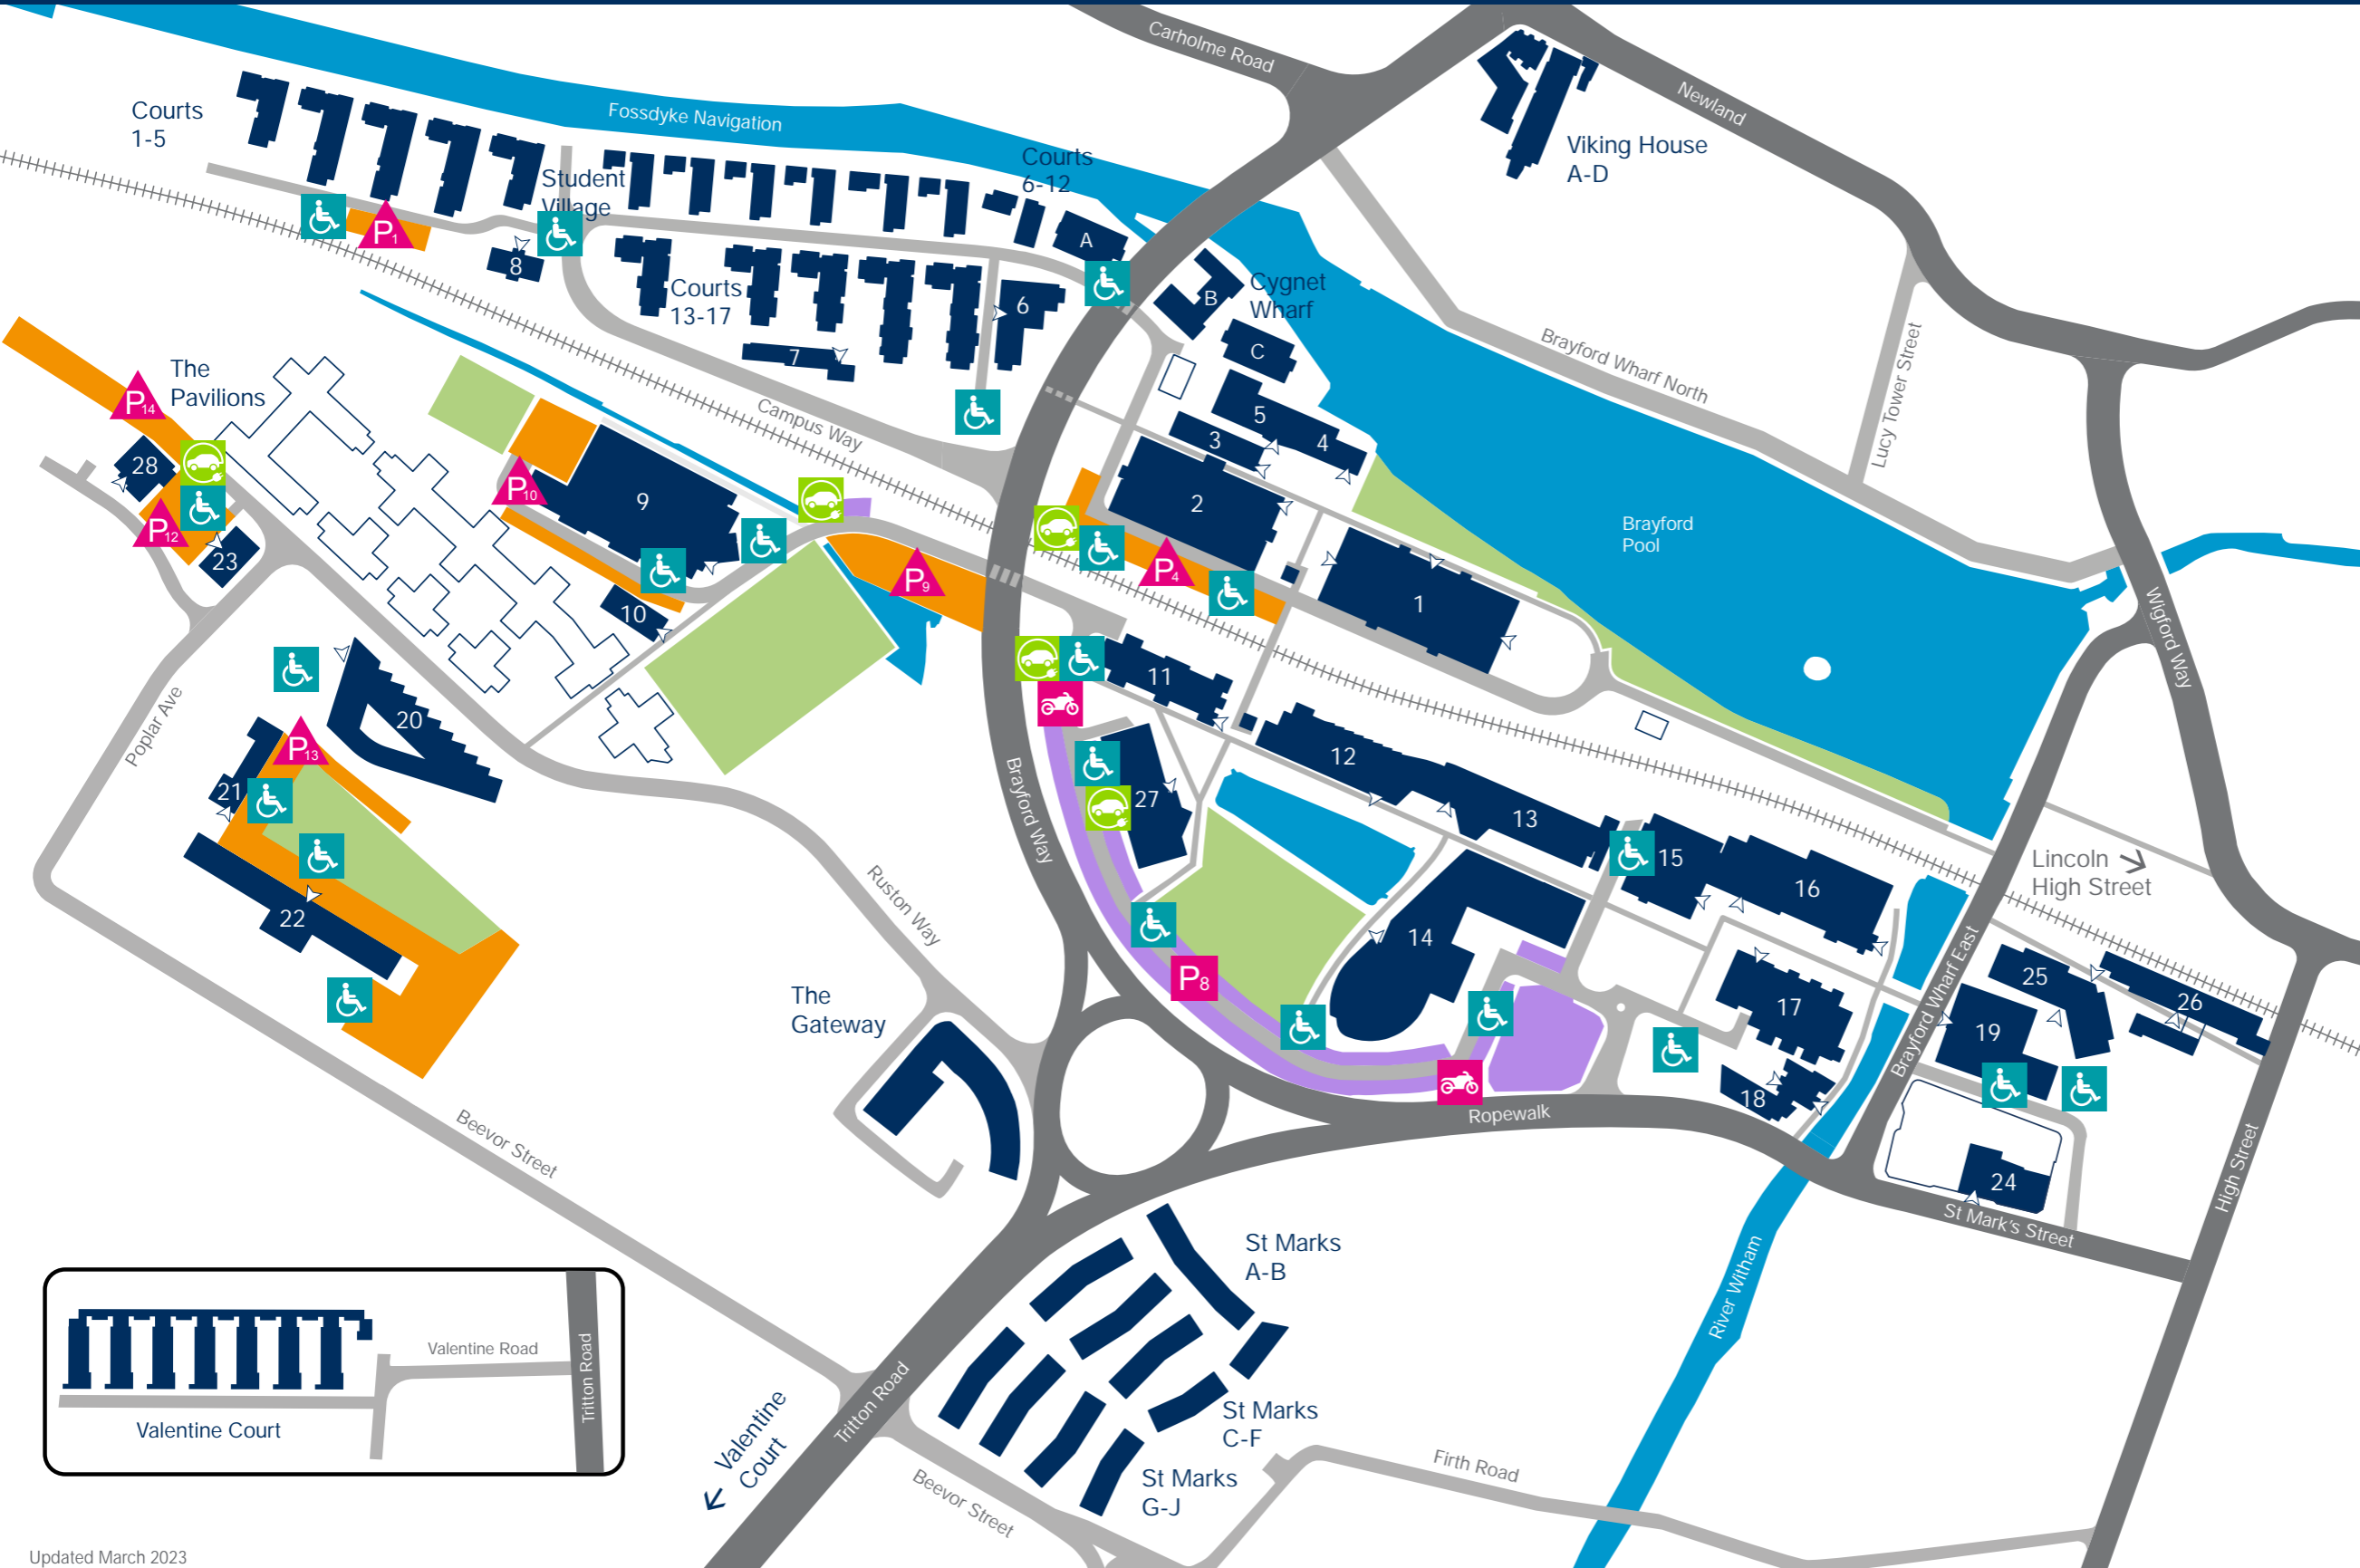

Campus Car Parks - Permit Holders Parking

- Car Parks**
- Permit Holders Only
 - Pay & Display
 - Pay & Display
- Parking Bays**
- Blue Badge Spaces
 - Electric Vehicle Charging
 - Motorcycles
- Parking Hours**
- Pay & Display:
- Mon-Fri 1630-0300
 - Sat-Sun 0600-0300
- Permit Holders Only:
- Mon-Sun 0600-0300

1 (MB) Minerva Building	6 (BH) Bridge House	12 (NDH) Nicola de la Haye	18 (ENT) Enterprise and (SPA) Sparkhouse	24 (JUN) Junxion
2 (ATB) Alfred Tennyson Building	7 (VH) Village Hall	13 (PDW) Peter de Wint	19 (DCB) David Chiddick Building	25 (SSB) Sarah Swift Building
3 (SLB) Stephen Langton Building	8 (OCW) One Campus Way	14 (INB) Isaac Newton Building	20 (THT) Think Tank	26 (HS) 179 High Street
4 (--) The Swan	9 (SC) Sports Centre	15 (LAC) Lincoln Arts Centre	21 (MIH) Minster House	27 (LMS) Ross Lucas Medical Sciences Building
5 (SS) Student Wellbeing Centre / Doctors' Health Service	10 (WH) Witham House	16 (--) Students' Union	22 (JBL) Joseph Banks Laboratories	28 (JRB) Joseph Ruston Building
	11 (JLC) Janet Lane-Clayton	17 (UL) Library	23 (CSB) Charlotte Scott Building	