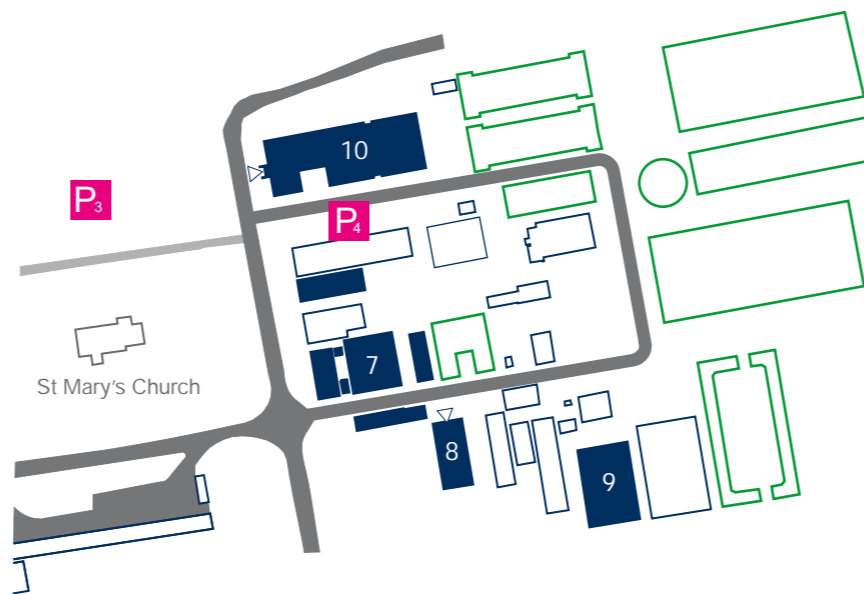

### Whole Site Plan

### Riseholme West

### Riseholme East

Updated February 2023

- 1 Lawress Hall
- 2 Riseholme Hall
- 3 Riseholme Conference Centre
- 4 Wordsworth Hall (Security)
- 5 Plowright House (Barclays Eagle Lab)
- 6 Engineering Workshop

- 7 Glass Houses
- 8 Animal Behaviour & Welfare Centre
- 9 LIAT Berry Gardens
- 10 Rural Science Centre
- Bishop Burton