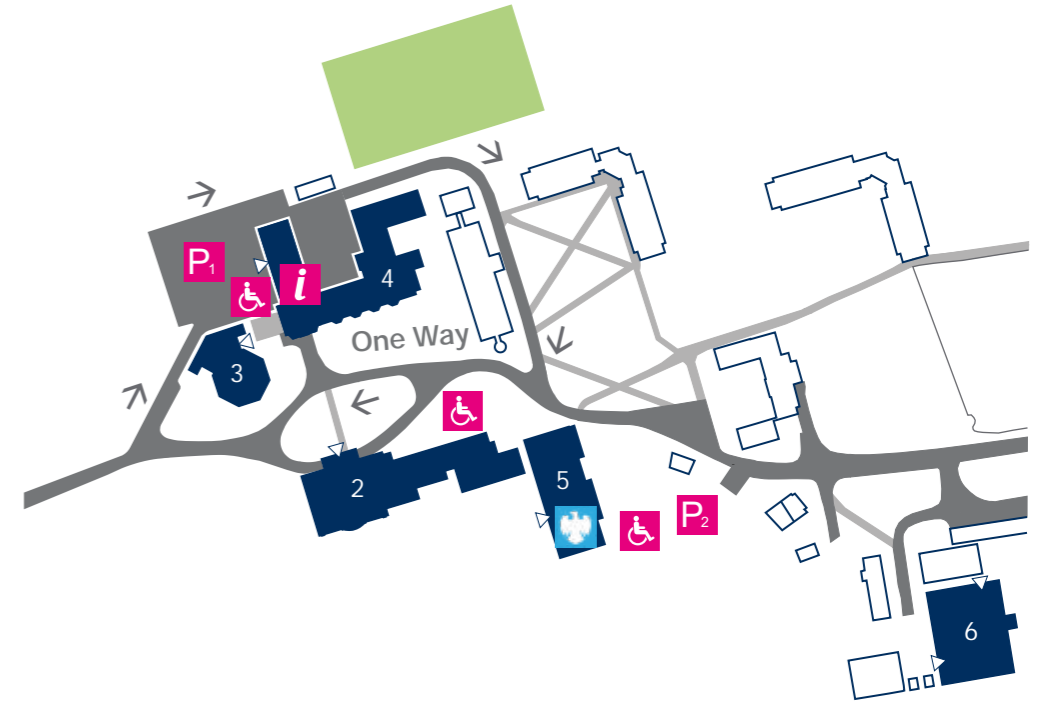

### Whole Site Plan

### Riseholme West

### Riseholme East

Updated February 2023

- 1 Lawress Hall
- 2 Riseholme Hall
- 3 Riseholme Conference Centre
- 4 Wordsworth Hall (Security)
- 5 Plowright House (Barclays Eagle Lab)
- 6 Engineering Workshop

- 7 Glass Houses
- 8 Animal Behaviour & Welfare Centre
- 9 LIAT Berry Gardens
- 10 Rural Science Centre
- Bishop Burton