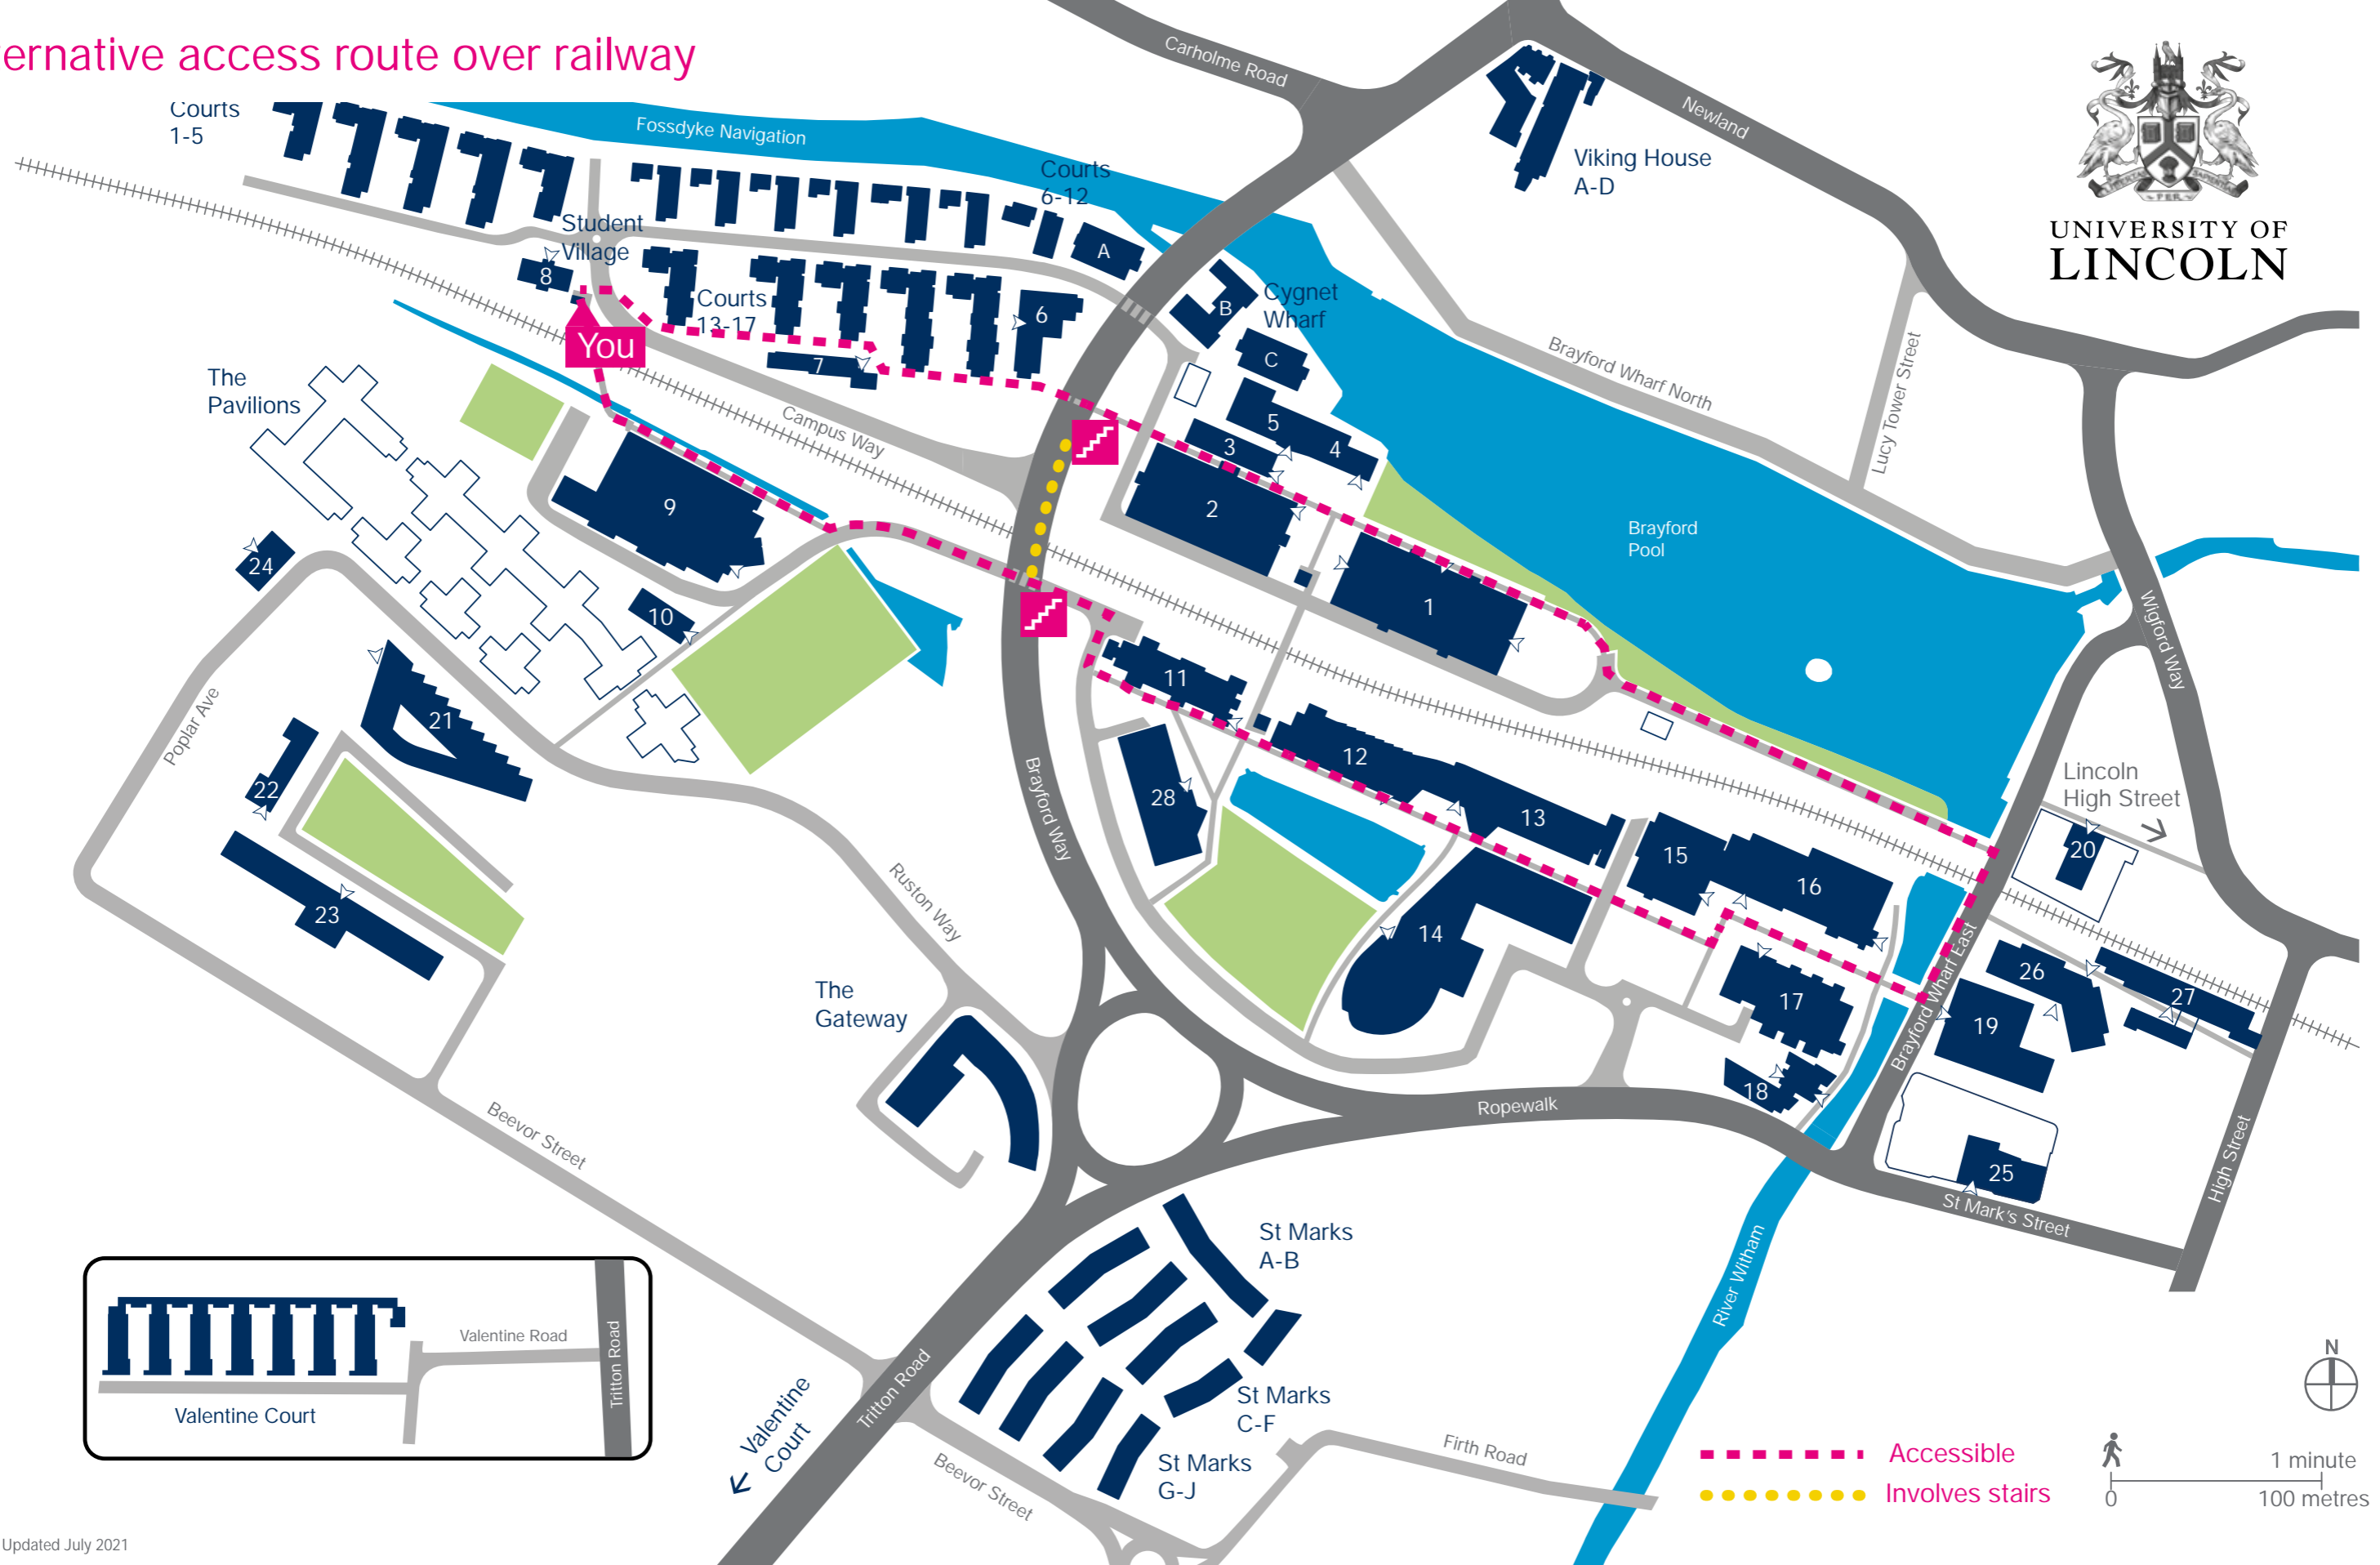

# Alternative access route over railway

UNIVERSITY OF LINCOLN

Updated July 2021

1 (MB) Minerva Building	6 (BH) Bridge House	12 (NDH) Nicola de la Haye	18 ( ENT ) Enterprise and (SPA) Sparkhouse	24 (CSB) Charlotte Scott Building
2 (ATB) Alfred Tennyson Building	7 (VH) Village Hall	13 (PDW) Peter de Wint	19 (DCB) David Chiddick Building	25 (JUN) Junxion
3 (SLB) Stephen Langton Building	8 (OCW) One Campus Way	14 (INB) Isaac Newton Building	20 (WIW) Witham Wharf	26 (SSB) Sarah Swift Building
4 ( -- ) The Swan	9 (HP) Sports Centre	15 (PA) Lincoln Performing Arts Centre	21 (THT) Think Tank	27 (HS) 179 High Street
5 (SS) Student Wellbeing Centre / Doctors' Health Service	10 (WH) Witham House	16 ( -- ) Students' Union	22 (MIH) Minster House	28 (LMS) Lincoln Medical School
	11 (JLC) Janet Lane-Clayton	17 (UL) Library	23 (JBL) Joseph Banks Laboratories	