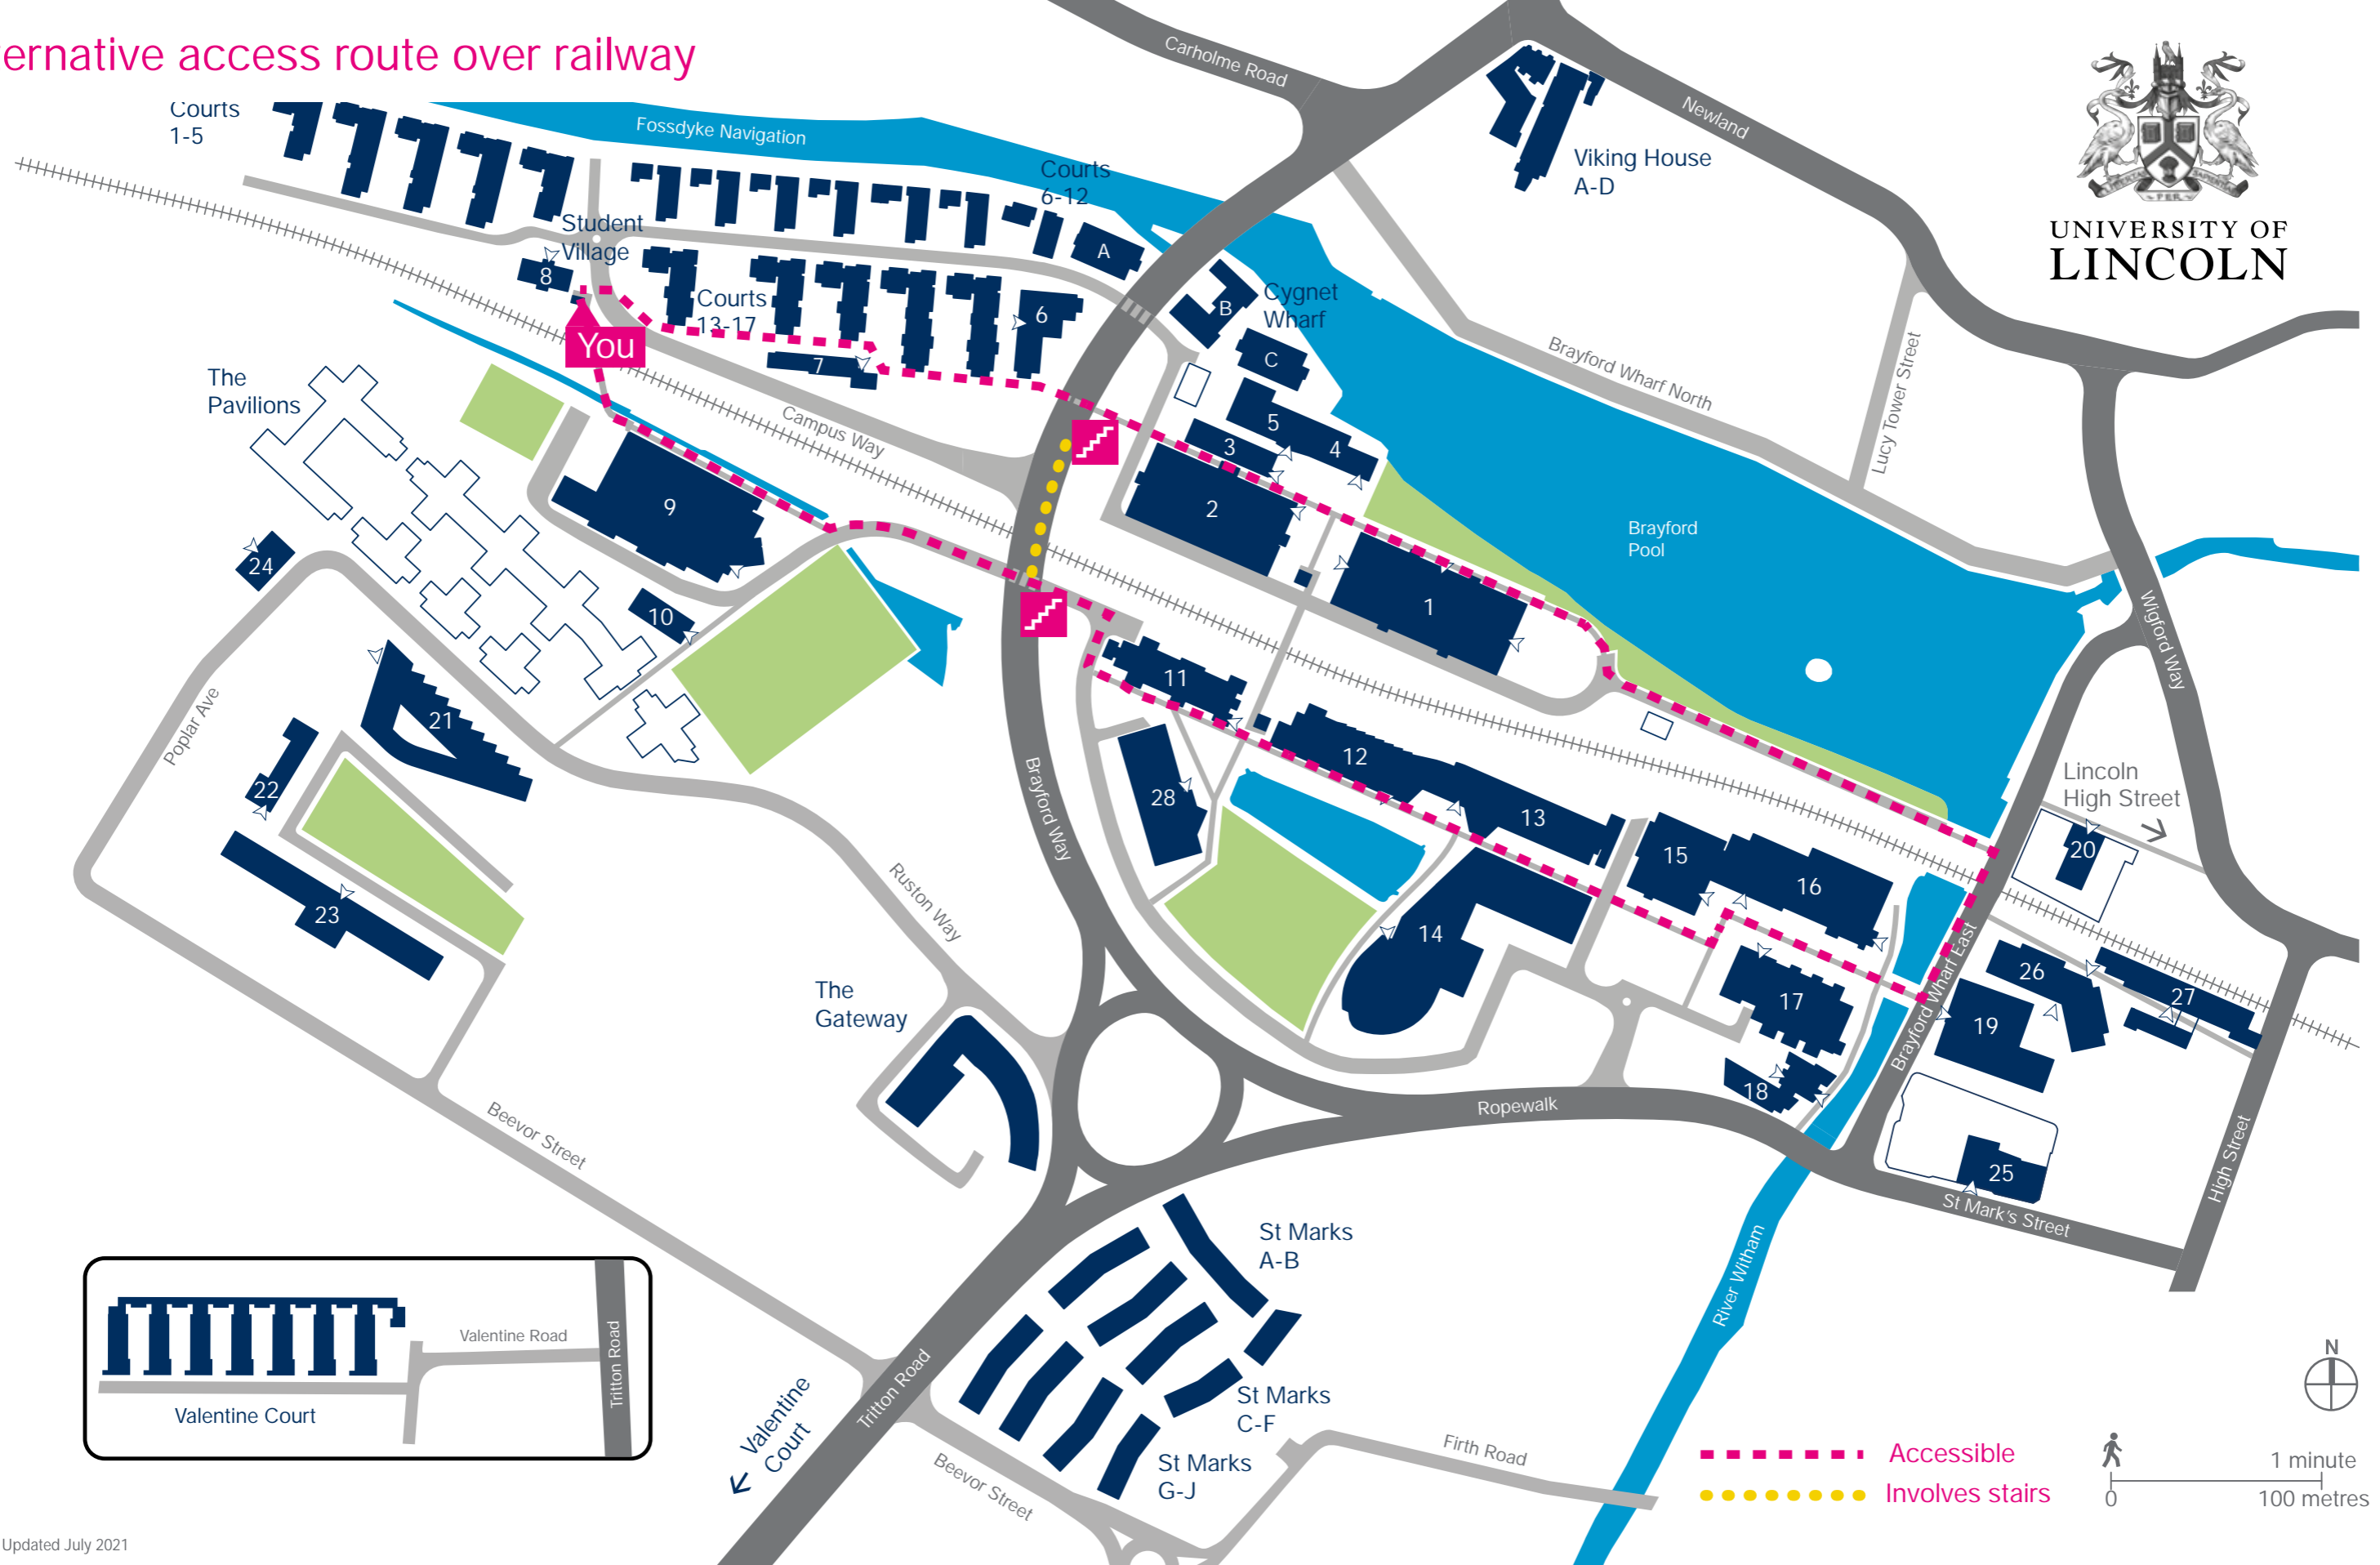

Alternative access route over railway

UNIVERSITY OF LINCOLN

Updated July 2021

1 (MB) Minerva Building	6 (BH) Bridge House	12 (NDH) Nicola de la Haye	18 (ENT) Enterprise and (SPA) Sparkhouse	24 (CSB) Charlotte Scott Building
2 (ATB) Alfred Tennyson Building	7 (VH) Village Hall	13 (PDW) Peter de Wint	19 (DCB) David Chiddick Building	25 (JUN) Junxion
3 (SLB) Stephen Langton Building	8 (OCW) One Campus Way	14 (INB) Isaac Newton Building	20 (WIW) Witham Wharf	26 (SSB) Sarah Swift Building
4 (--) The Swan	9 (HP) Sports Centre	15 (PA) Lincoln Performing Arts Centre	21 (THT) Think Tank	27 (HS) 179 High Street
5 (SS) Student Wellbeing Centre / Doctors' Health Service	10 (WH) Witham House	16 (--) Students' Union	22 (MIH) Minster House	28 (LMS) Lincoln Medical School
	11 (JLC) Janet Lane-Claypon	17 (UL) Library	23 (JBL) Joseph Banks Laboratories	