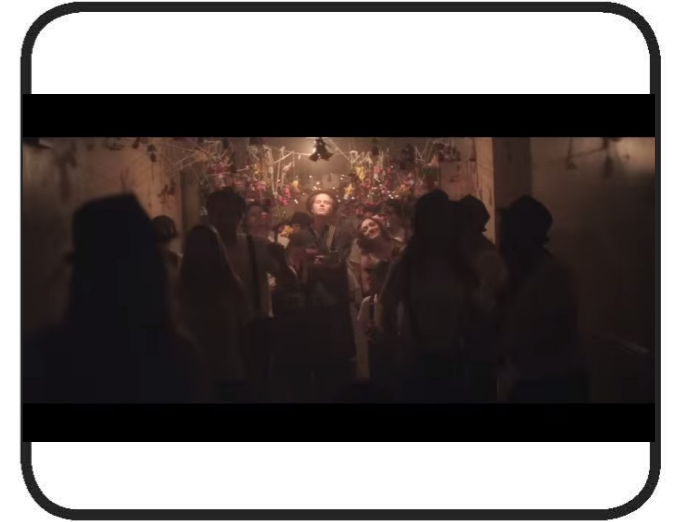

Close up on second key player, back up singer. Slow motion edit, framing with Rule of thirds, man is to the left of frame.

Level angle.

Close up on third key player. Rule of thirds composition, girl is to the right. Slow motion edit.

Level angle.

Close up on band's feet, tapping to the beat.

Level angle.

Extreme close up on foot smashing bulb. Slow motion edit. Level angle.

Mid shot of girl with guitar. Walks through door frame and camera tracks behind her.

Slow motion edit. Level angle.

Mid shot of the focus: Main singer. Slow motion edit, camera dolly's sideways

and circles crowd.

Long shot of band walking in corridor.  
Track backwards with their forward  
Walking. Level angle.

Mid shot of main singer. Slow motion  
edit. Flowers hanging from roof in the  
foreground, depth of field. Level angle.

Mid shot of key member 2, dolly to the  
left to reveal him from behind persons  
shoulder. Level angle, slow motion edit.