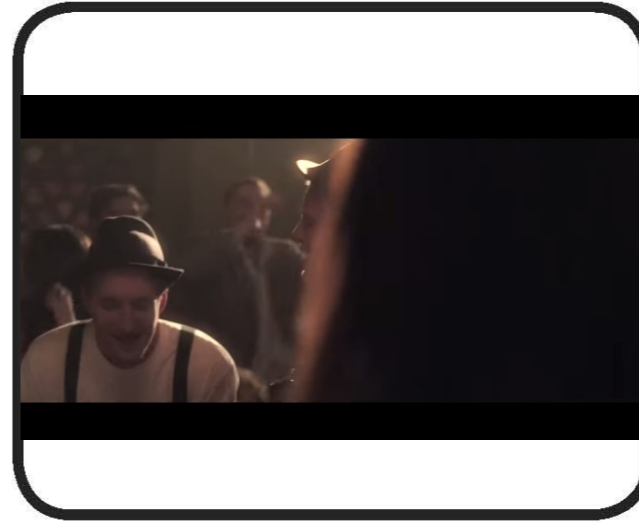

Close up on second key player, back up singer. Slow motion edit, framing with Rule of thirds, man is to the left of frame.

Level angle.

Close up on third key player. Rule of thirds composition, girl is to the right. Slow motion edit.

Level angle.

Close up on band's feet, tapping to the beat.

Level angle.

Extreme close up on foot smashing bulb. Slow motion edit. Level angle.

Mid shot of girl with guitar. Walks through door frame and camera tracks behind her.

Slow motion edit. Level angle.

Mid shot of the focus: Main singer. Slow motion edit, camera dolly's sideways

and circles crowd.

Long shot of band walking in corridor.  
Track backwards with their forward  
Walking. Level angle.

Mid shot of main singer. Slow motion  
edit. Flowers hanging from roof in the  
foreground, depth of field. Level angle.

Mid shot of key member 2, dolly to the  
left to reveal him from behind persons  
shoulder. Level angle, slow motion edit.