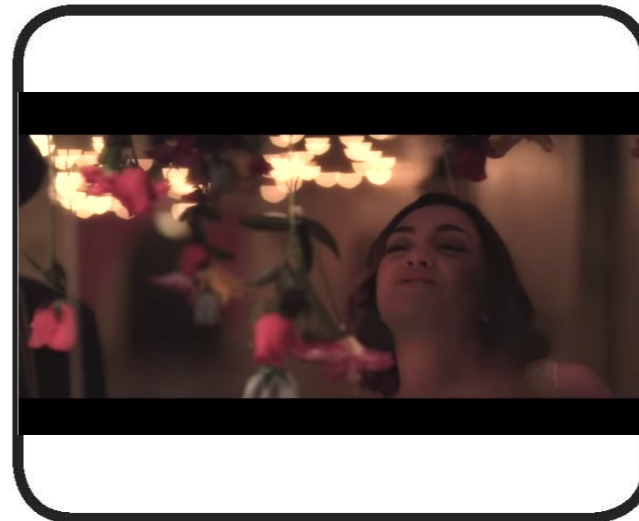

Close up on second key player, back up singer. Slow motion edit, framing with Rule of thirds, man is to the left of frame.

Level angle.

Close up on third key player. Rule of thirds composition, girl is to the right. Slow motion edit.

Mid shot of main singer. Slow motion  
edit. Flowers hanging from roof in the  
foreground, depth of field. Level angle.

Mid shot of key member 2, dolly to the  
left to reveal him from behind persons  
shoulder. Level angle, slow motion edit.

Long shot of band walking in corridor.  
Track backwards with their forward  
walking. Level angle, track through crowd.

Long shot focusing on key player 2.  
Knocks flowers over with tambourine.

Slow motion edit, level angle, track  
backwards.

Mid shot of main singer. Walks forward  
through crowd, track back. Slow motion  
edit. Level angle.

Close up of key player 3, rule of thirds,  
positioned to the right of frame. Level  
angle.

Mid shots, dolly round crowd to reveal  
main singer. Lens flare, slow motion edit,  
low angle.