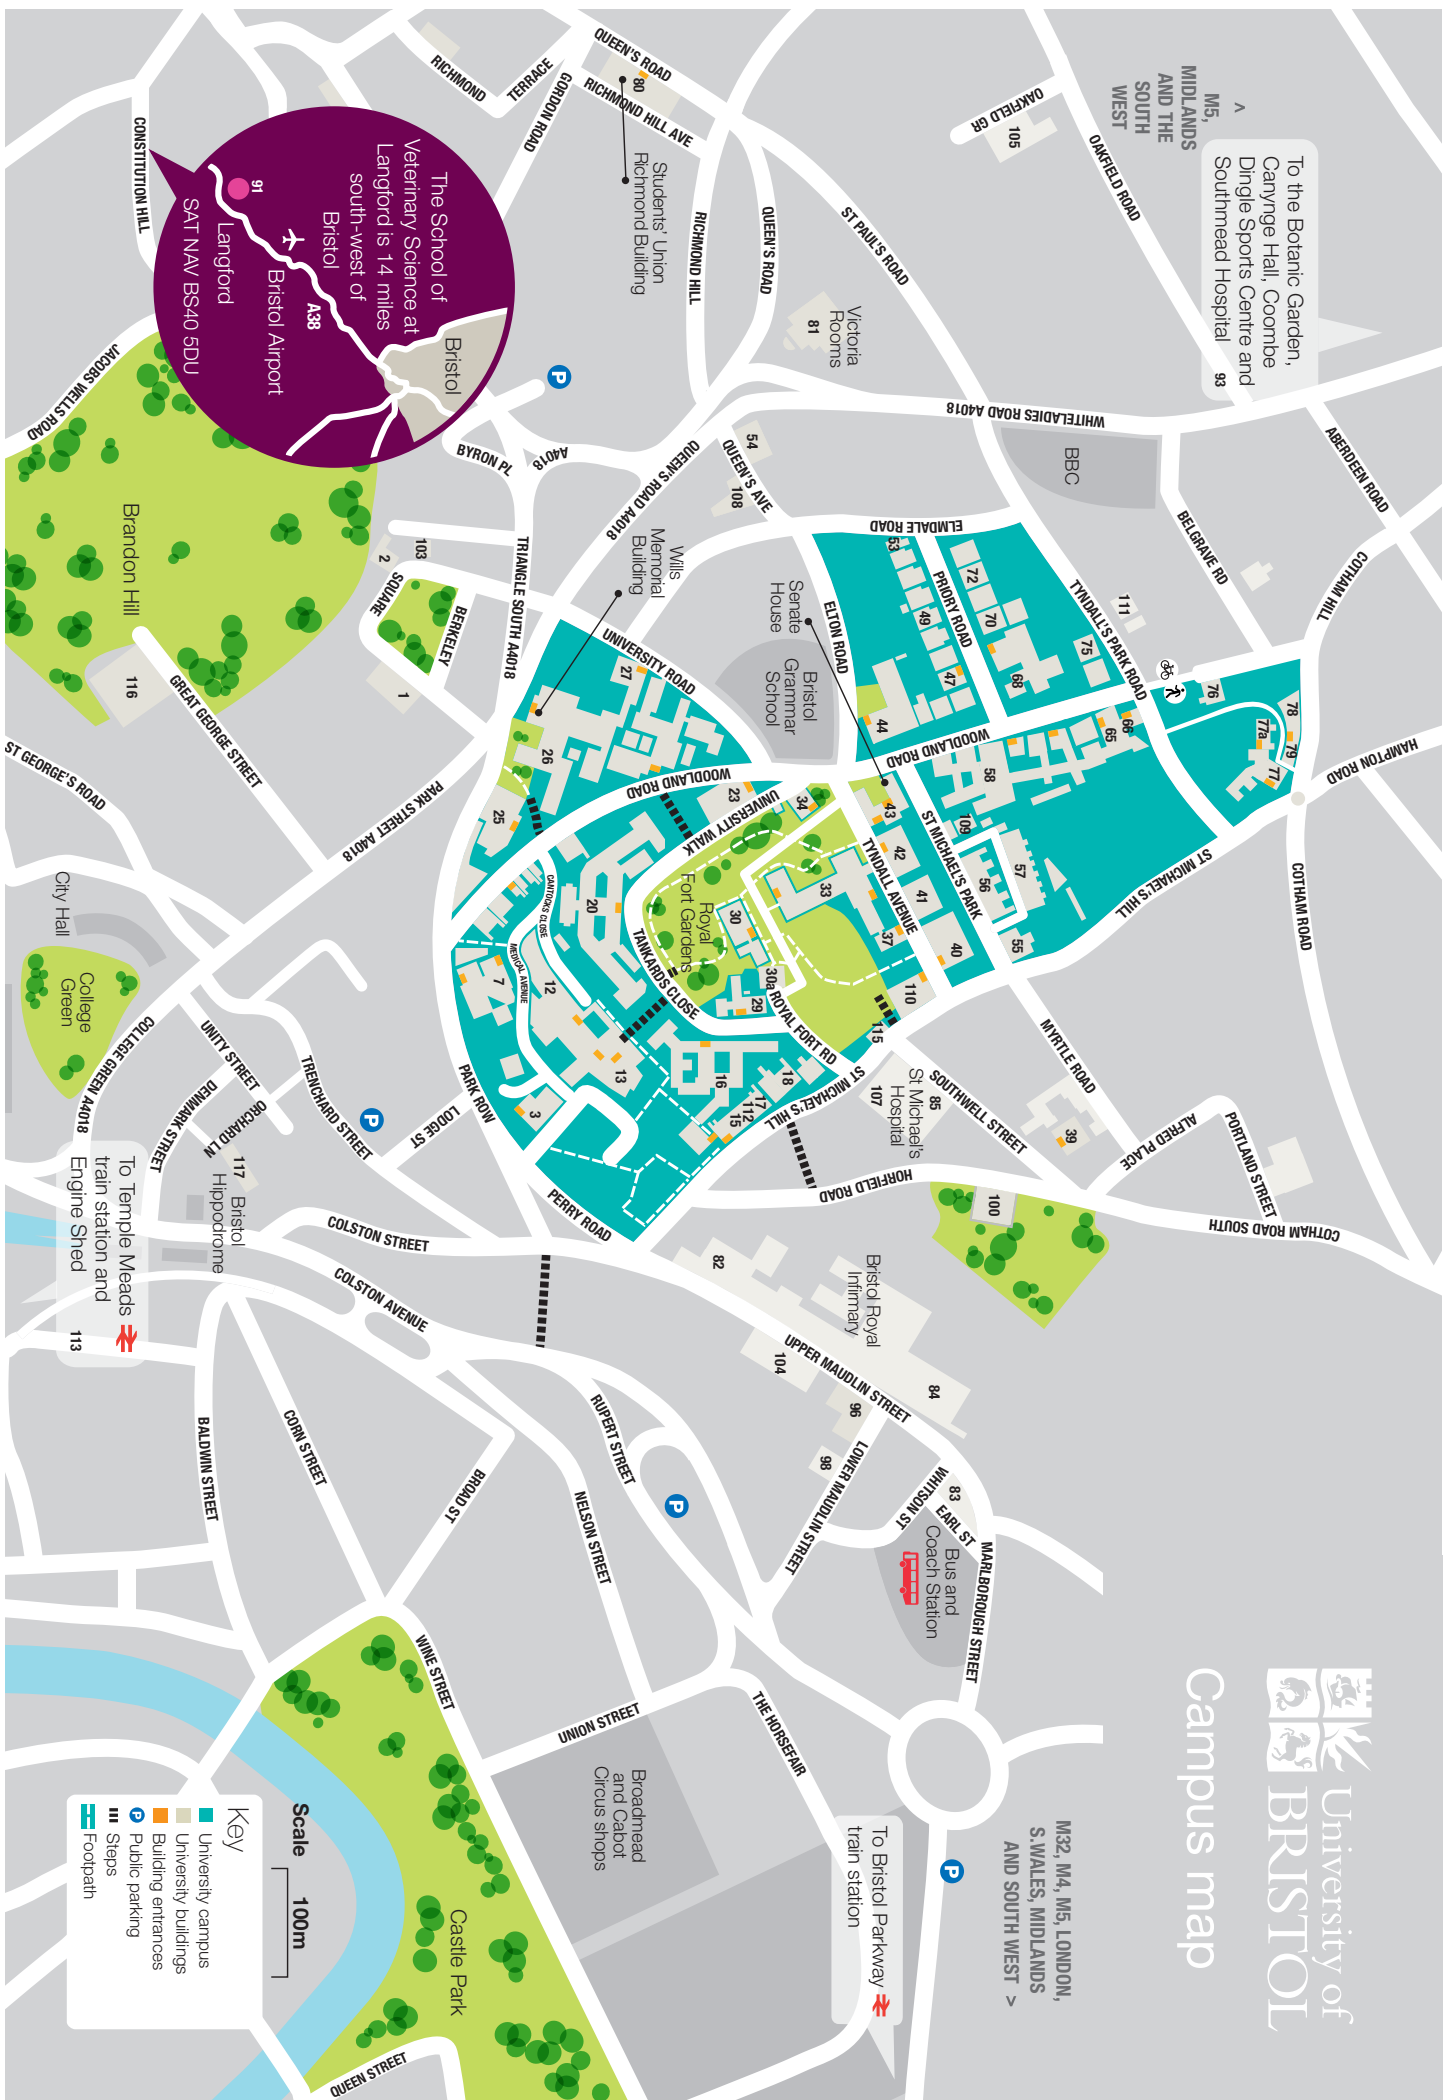

Campus map

M32, M4, M5, LONDON,
S.WALES, MIDLANDS
AND SOUTH WEST >

The School of Veterinary Science at Langford is 14 miles south-west of Bristol

Langford

Bristol Airport

A38

SAT NAV BS40 5DU

To the Botanic Garden, Carriage Hall, Coombe Dingle Sports Centre and Southmead Hospital

To Bristol Parkway train station

Key

- University campus
- University buildings
- Building entrances
- Public parking
- Steps
- Footpath

Scale

100m

To Temple Meads train station and Engine Shed

Key to University of Bristol building numbers